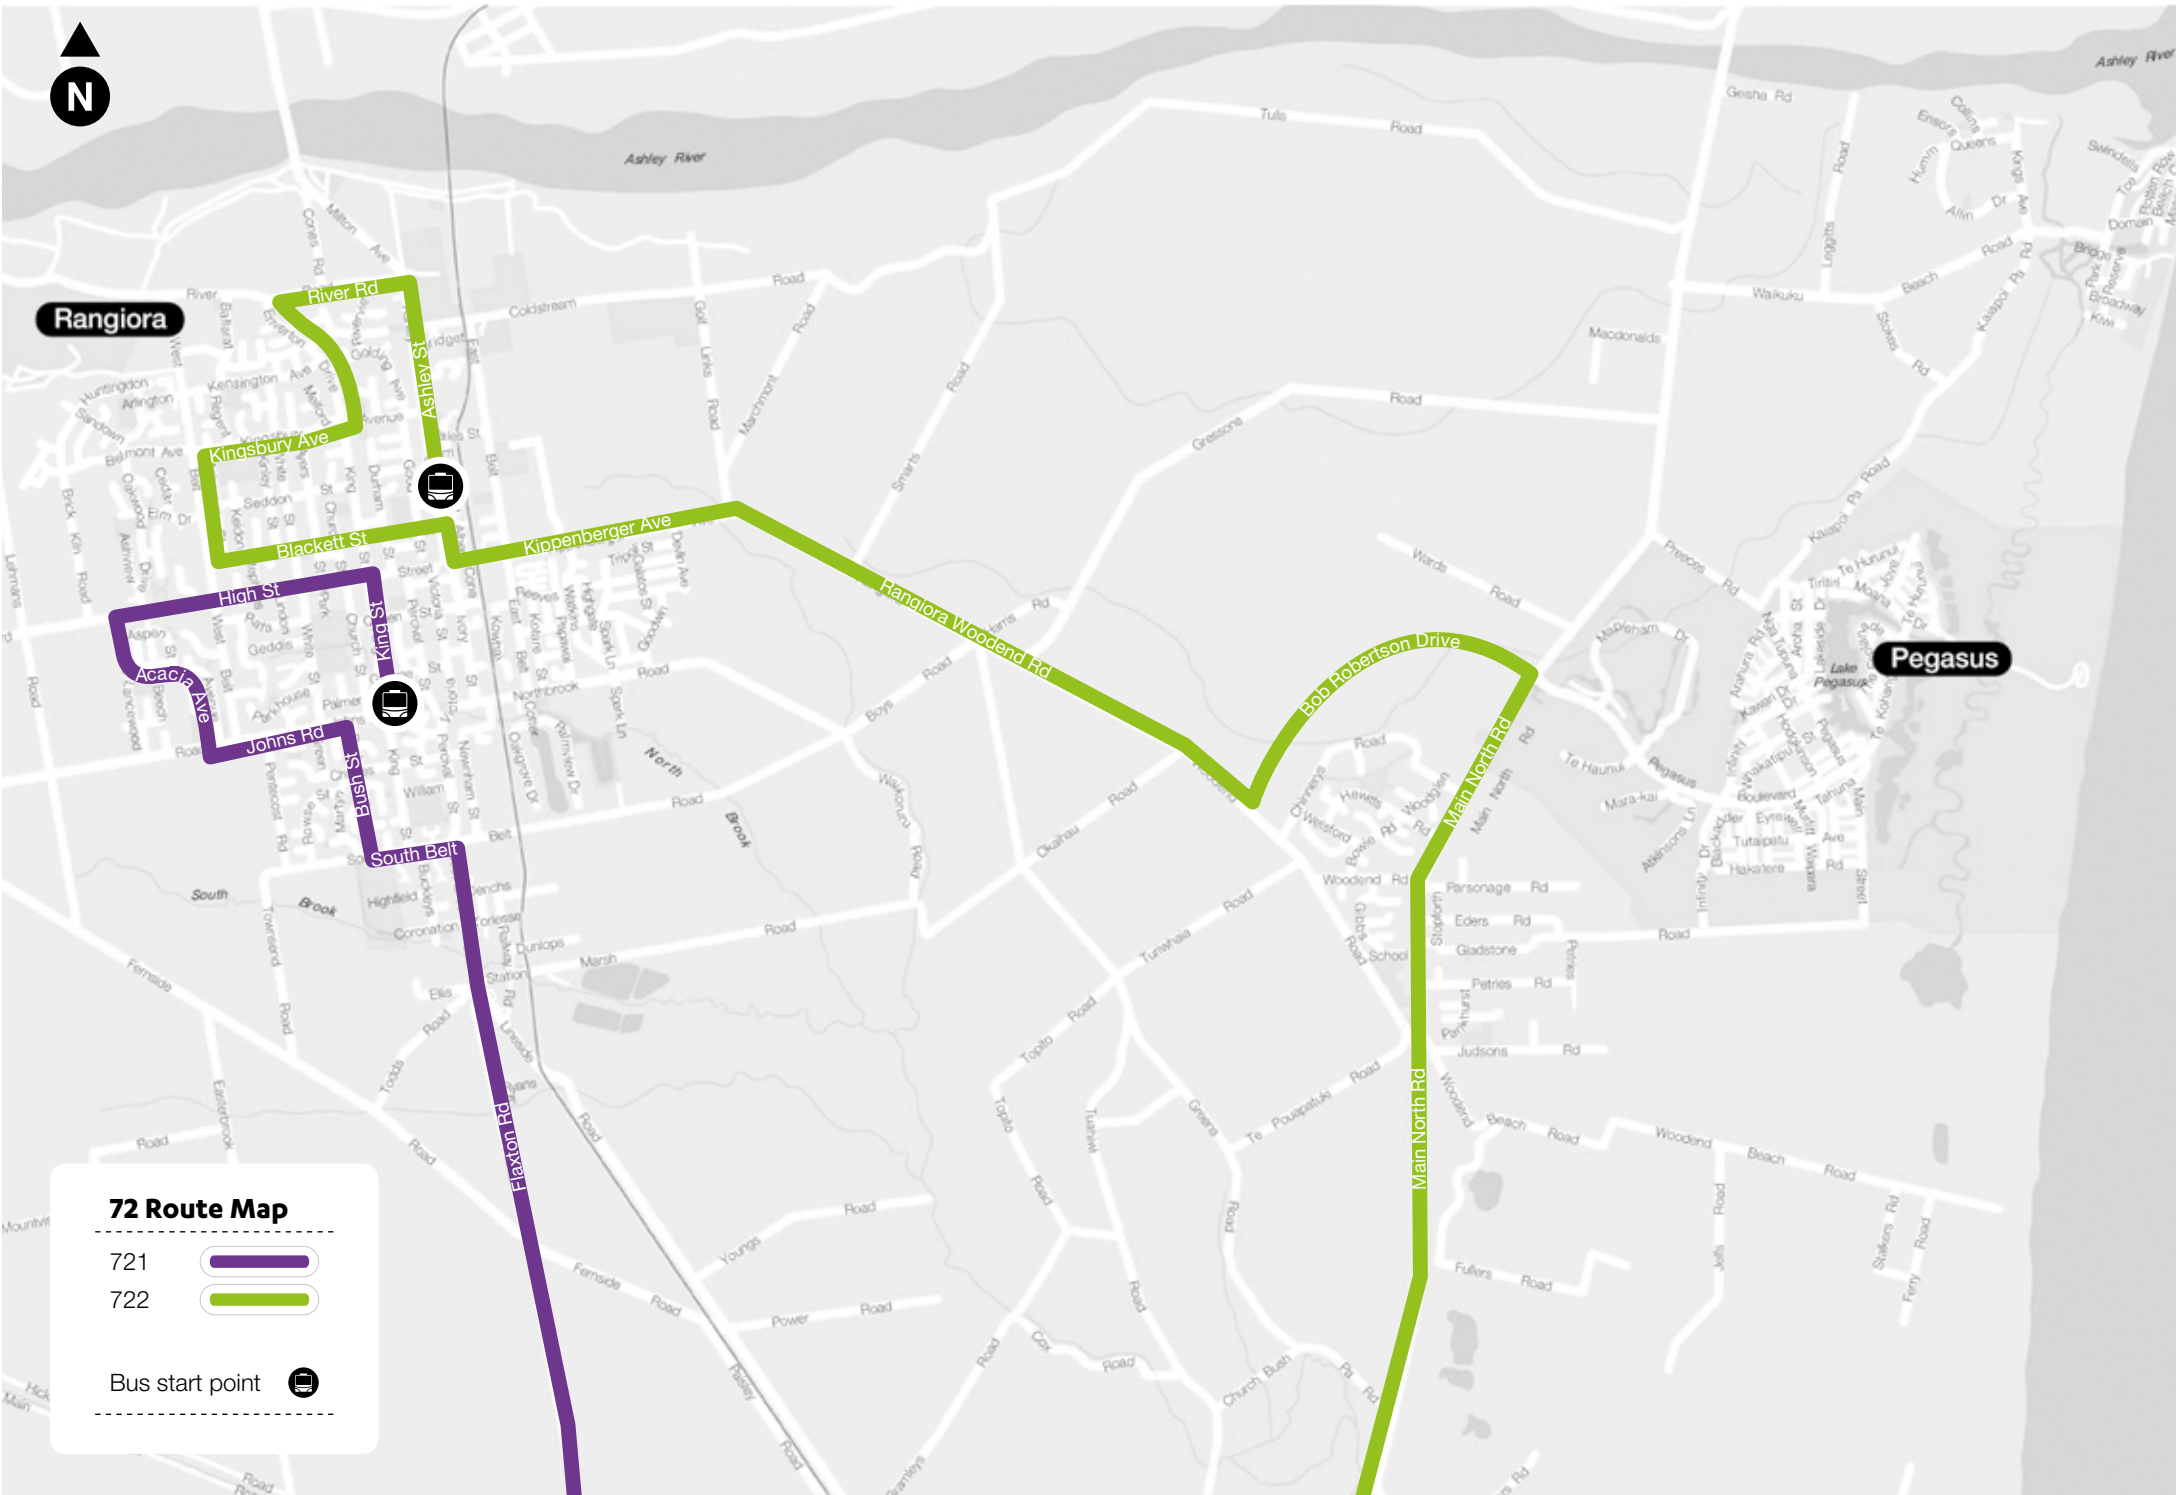

### 722 Rangiora (north) to Marian College via Papanui Rd

| Morning Trip                 | Mon-Fri | Afternoon Trip               | M/T/Th/F | Wed Only |
|------------------------------|---------|------------------------------|----------|----------|
| Rangiora (Ashley St)         | 7.05am  | Papanui Rd near Bealey Ave   | 3.25pm   | 2.55pm   |
| Kippenberger Ave             | 7.20am  | Northlands Mall (Platform A) | 3.35pm   | 3.05pm   |
| Woodend                      | 7.25am  | Marian College               | 3.38pm   | 3.08pm   |
| Kaiapoi                      | 7.40am  | Belfast                      | 3.45pm   | 3.15pm   |
| Belfast                      | 7.55am  | Kaiapoi                      | 4.00pm   | 3.30pm   |
| Marian College               | 8.05am  | Woodend                      | 4.10pm   | 3.40pm   |
| Northlands Mall (Platform C) | 8.10am  | Kippenberger Ave             | 4.15pm   | 3.45pm   |
| Papanui Rd / Clare Rd*       | 8.20am  | Rangiora (Ashley St)         | 4.35pm   | 4.05pm   |

Please note: Buses going to AGHS and SBHS are now on Route 66.

### Need help?

Give us a call on 366 88 55  
or visit [metro.co.nz](https://metro.co.nz)

**Rangiora**

**Pegasus**

**72 Route Map**

- 721 
- 722 

Bus start point 

### 72 Route Map

721 

722 

**72 Route Map**

721 

722 

Schools 

Marian College