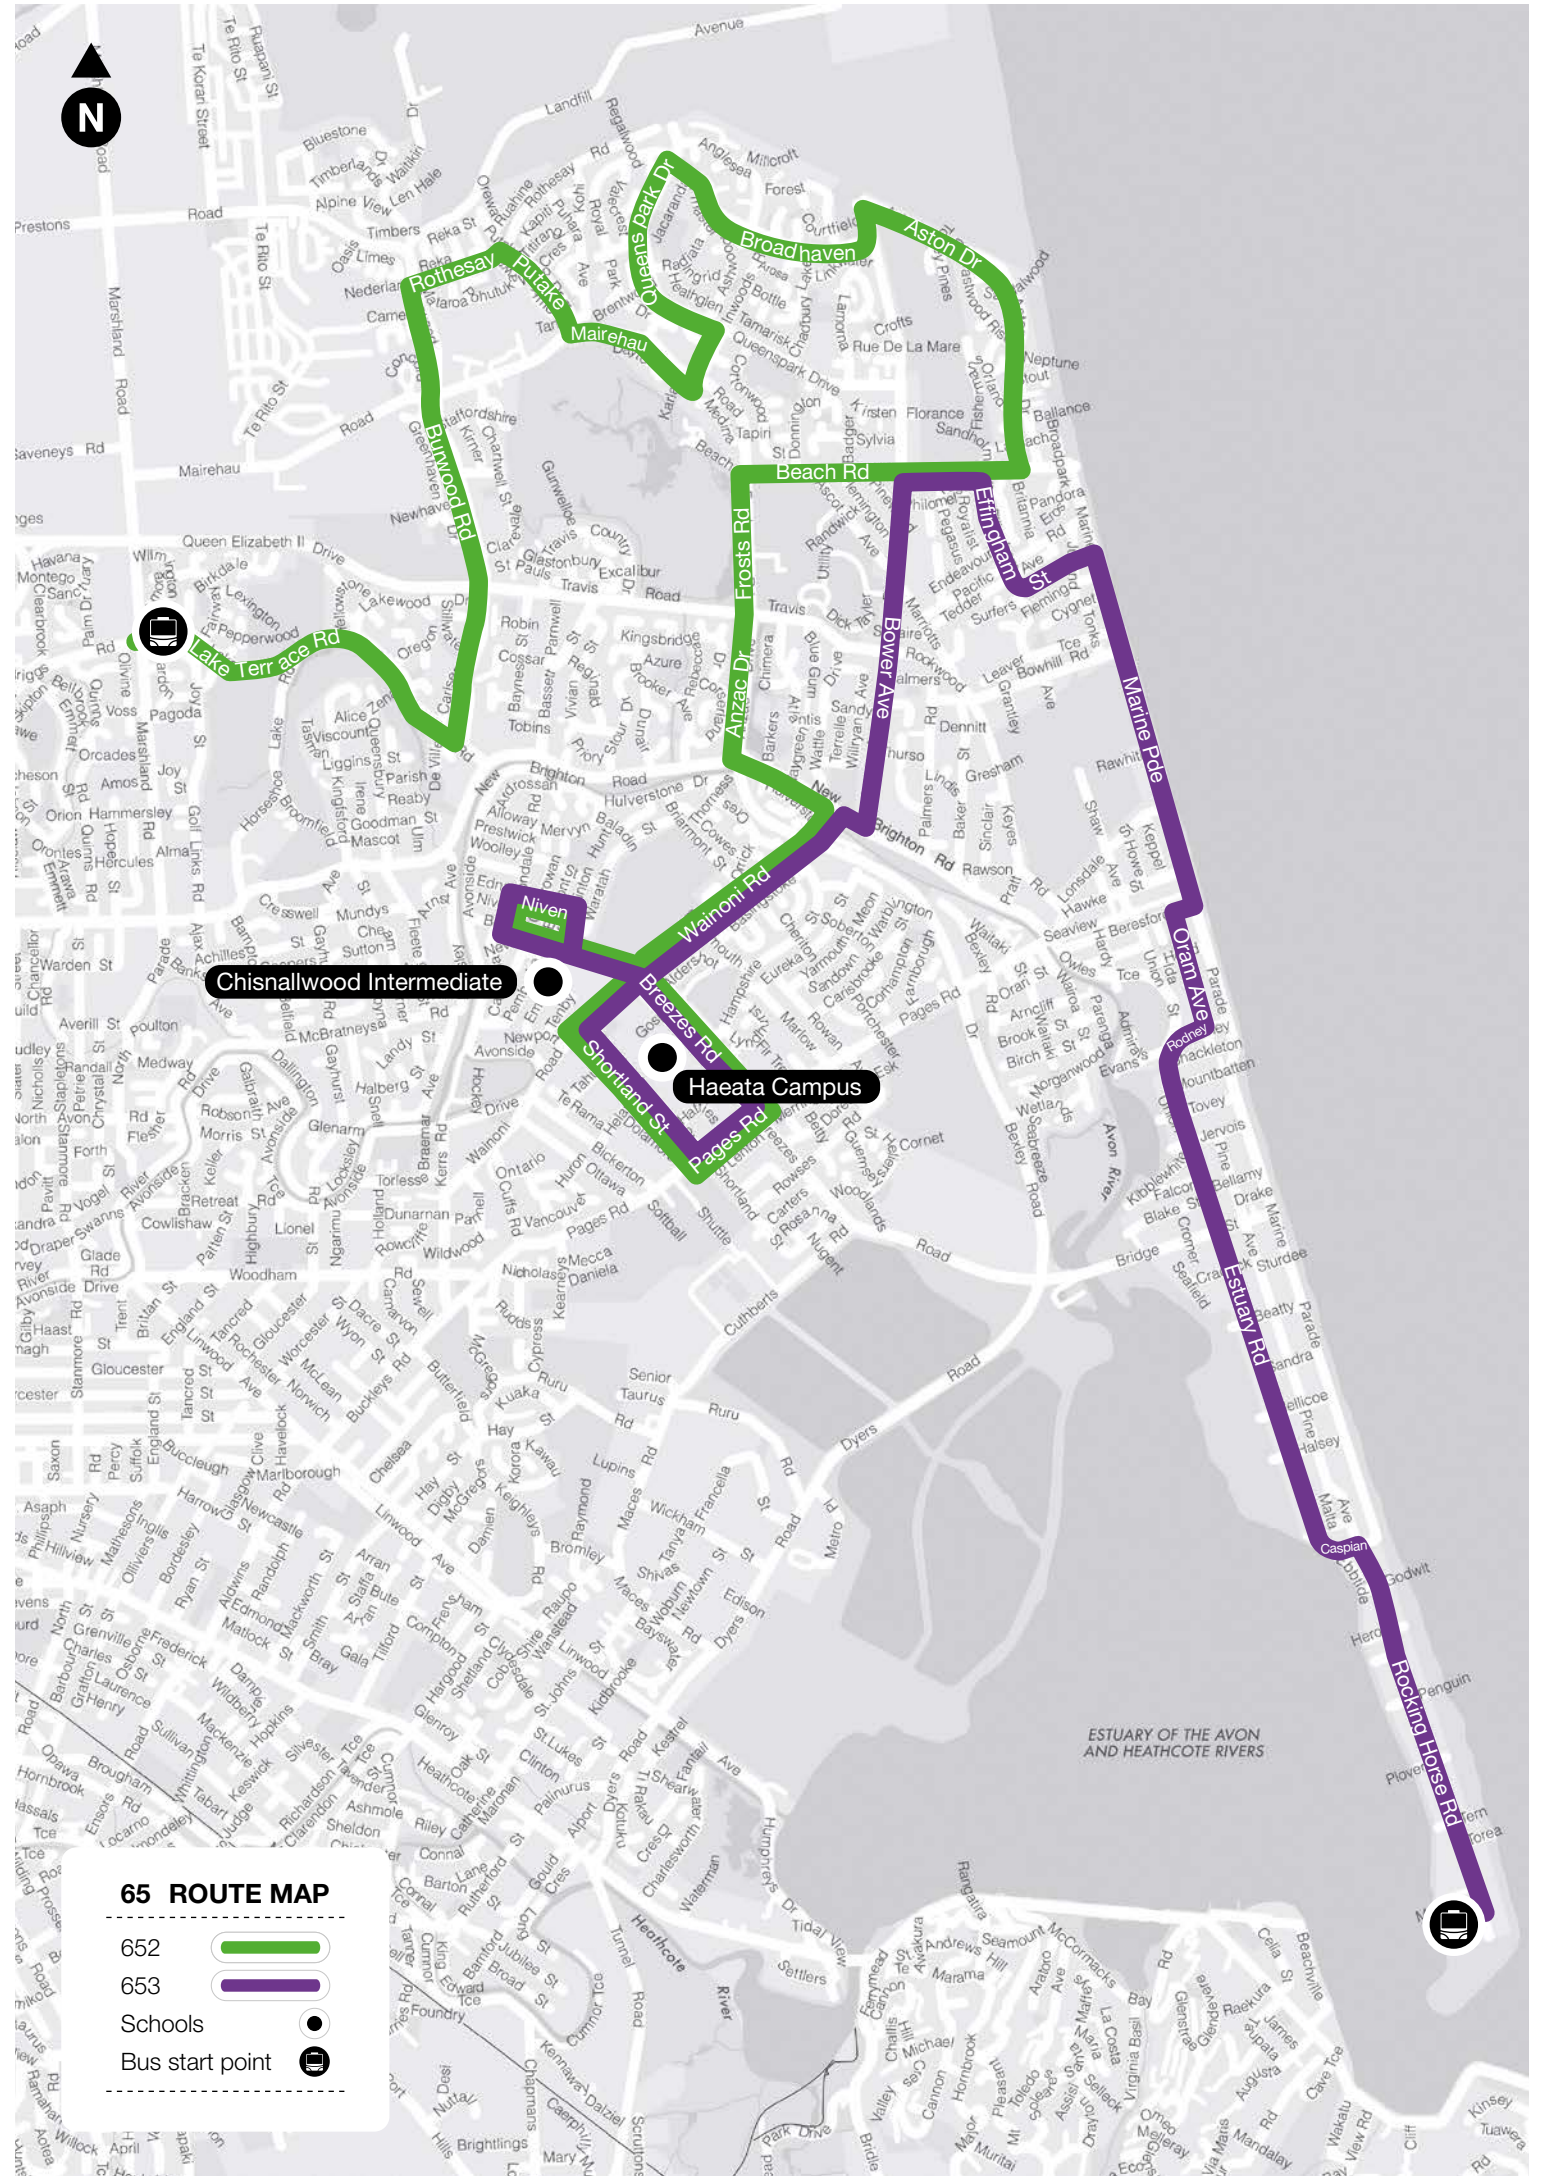

### 652 Queenspark and Burwood

Morning Trip	Mon-Fri	Afternoon Trip	Mon-Fri
Lake Terrace Rd	7.55am	Chisnallwood Intermediate	3.00pm
Burwood Hospital (Burwood Rd)	8.05am	Haeata Campus	3.05pm
Chisnallwood Intermediate	8.30am	Burwood Hospital (Burwood Rd)	3.40pm
Haeata Campus	8.35am	Lake Terrace Rd	3.50pm

### 653 Southshore

Morning Trip	Mon-Fri	Afternoon Trip	Mon-Fri
Southshore	8.00am	Chisnallwood Intermediate	3.00pm
New Brighton	8.10am	Haeata Campus	3.05pm
Beach Rd/Bower Ave	8.15am	Beach Rd / Bower Ave	3.25pm
Chisnallwood Intermediate	8.30am	New Brighton	3.35pm
Haeata Campus	8.35am	Southshore	3.50pm

**Note:**

All students travelling to and from Haeata Campus will be picked up and dropped off on Shortland Street.

### Need help?

Give us a call on 366 88 55  
or visit [metro.co.nz](https://metro.co.nz)

**Chisnallwood Intermediate**

**Niven**

**Haeata Campus**

ESTUARY OF THE AVON AND HEATHCOTE RIVERS

**65 ROUTE MAP**

- 652
- 653
- Schools
- Bus start point