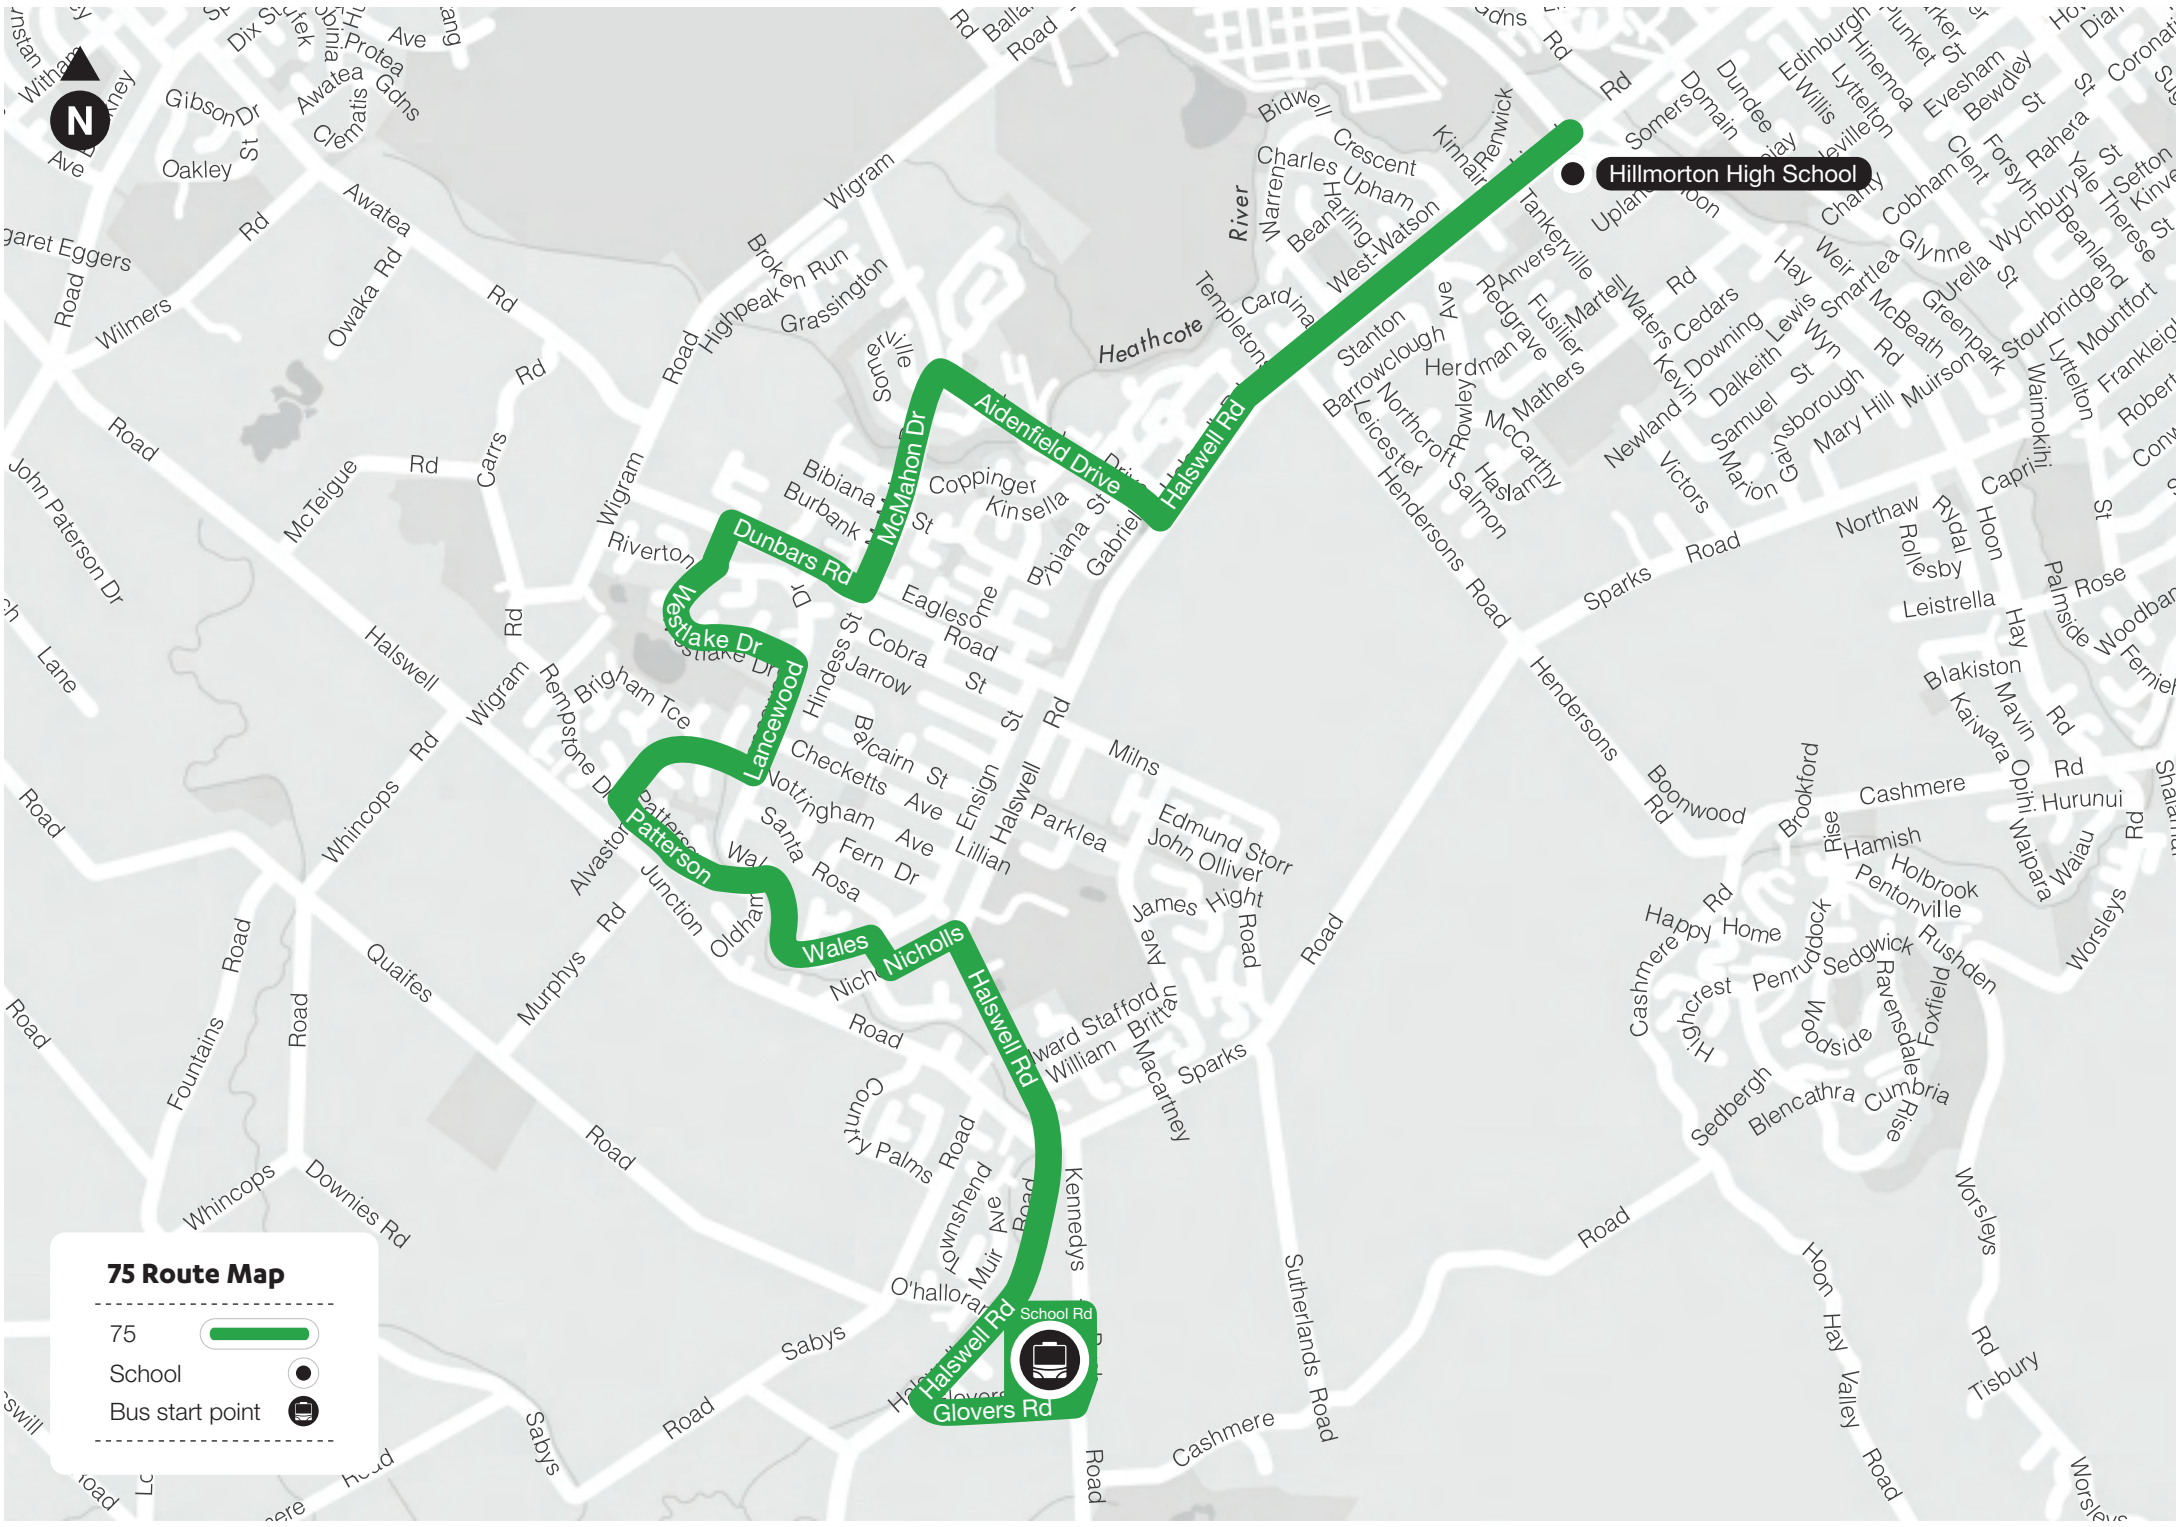

## Halswell To Hillmorton High School

### 75 Halswell To Hillmorton High School

Morning Trip	Mon	Tue-Fri
School Rd	8.40am	8.20am
Dunbars Rd/McMahon Dr	8.50am	8.30am
Hillmorton High School (Halswell Rd)	9.05am	8.45am

Afternoon Trip	M/T/Th/F	Wed
Hillmorton High School (Halswell Rd)	3.10pm	2.45pm
Dunbars Rd/McMahon Dr	3.18pm	2.53pm
School Rd	3.35pm	3.10pm

### Need help?

Give us a call on 366 88 55  
or visit [metro.co.nz](http://metro.co.nz)

**75 Route Map**

---

75 

School 

Bus start point 

---