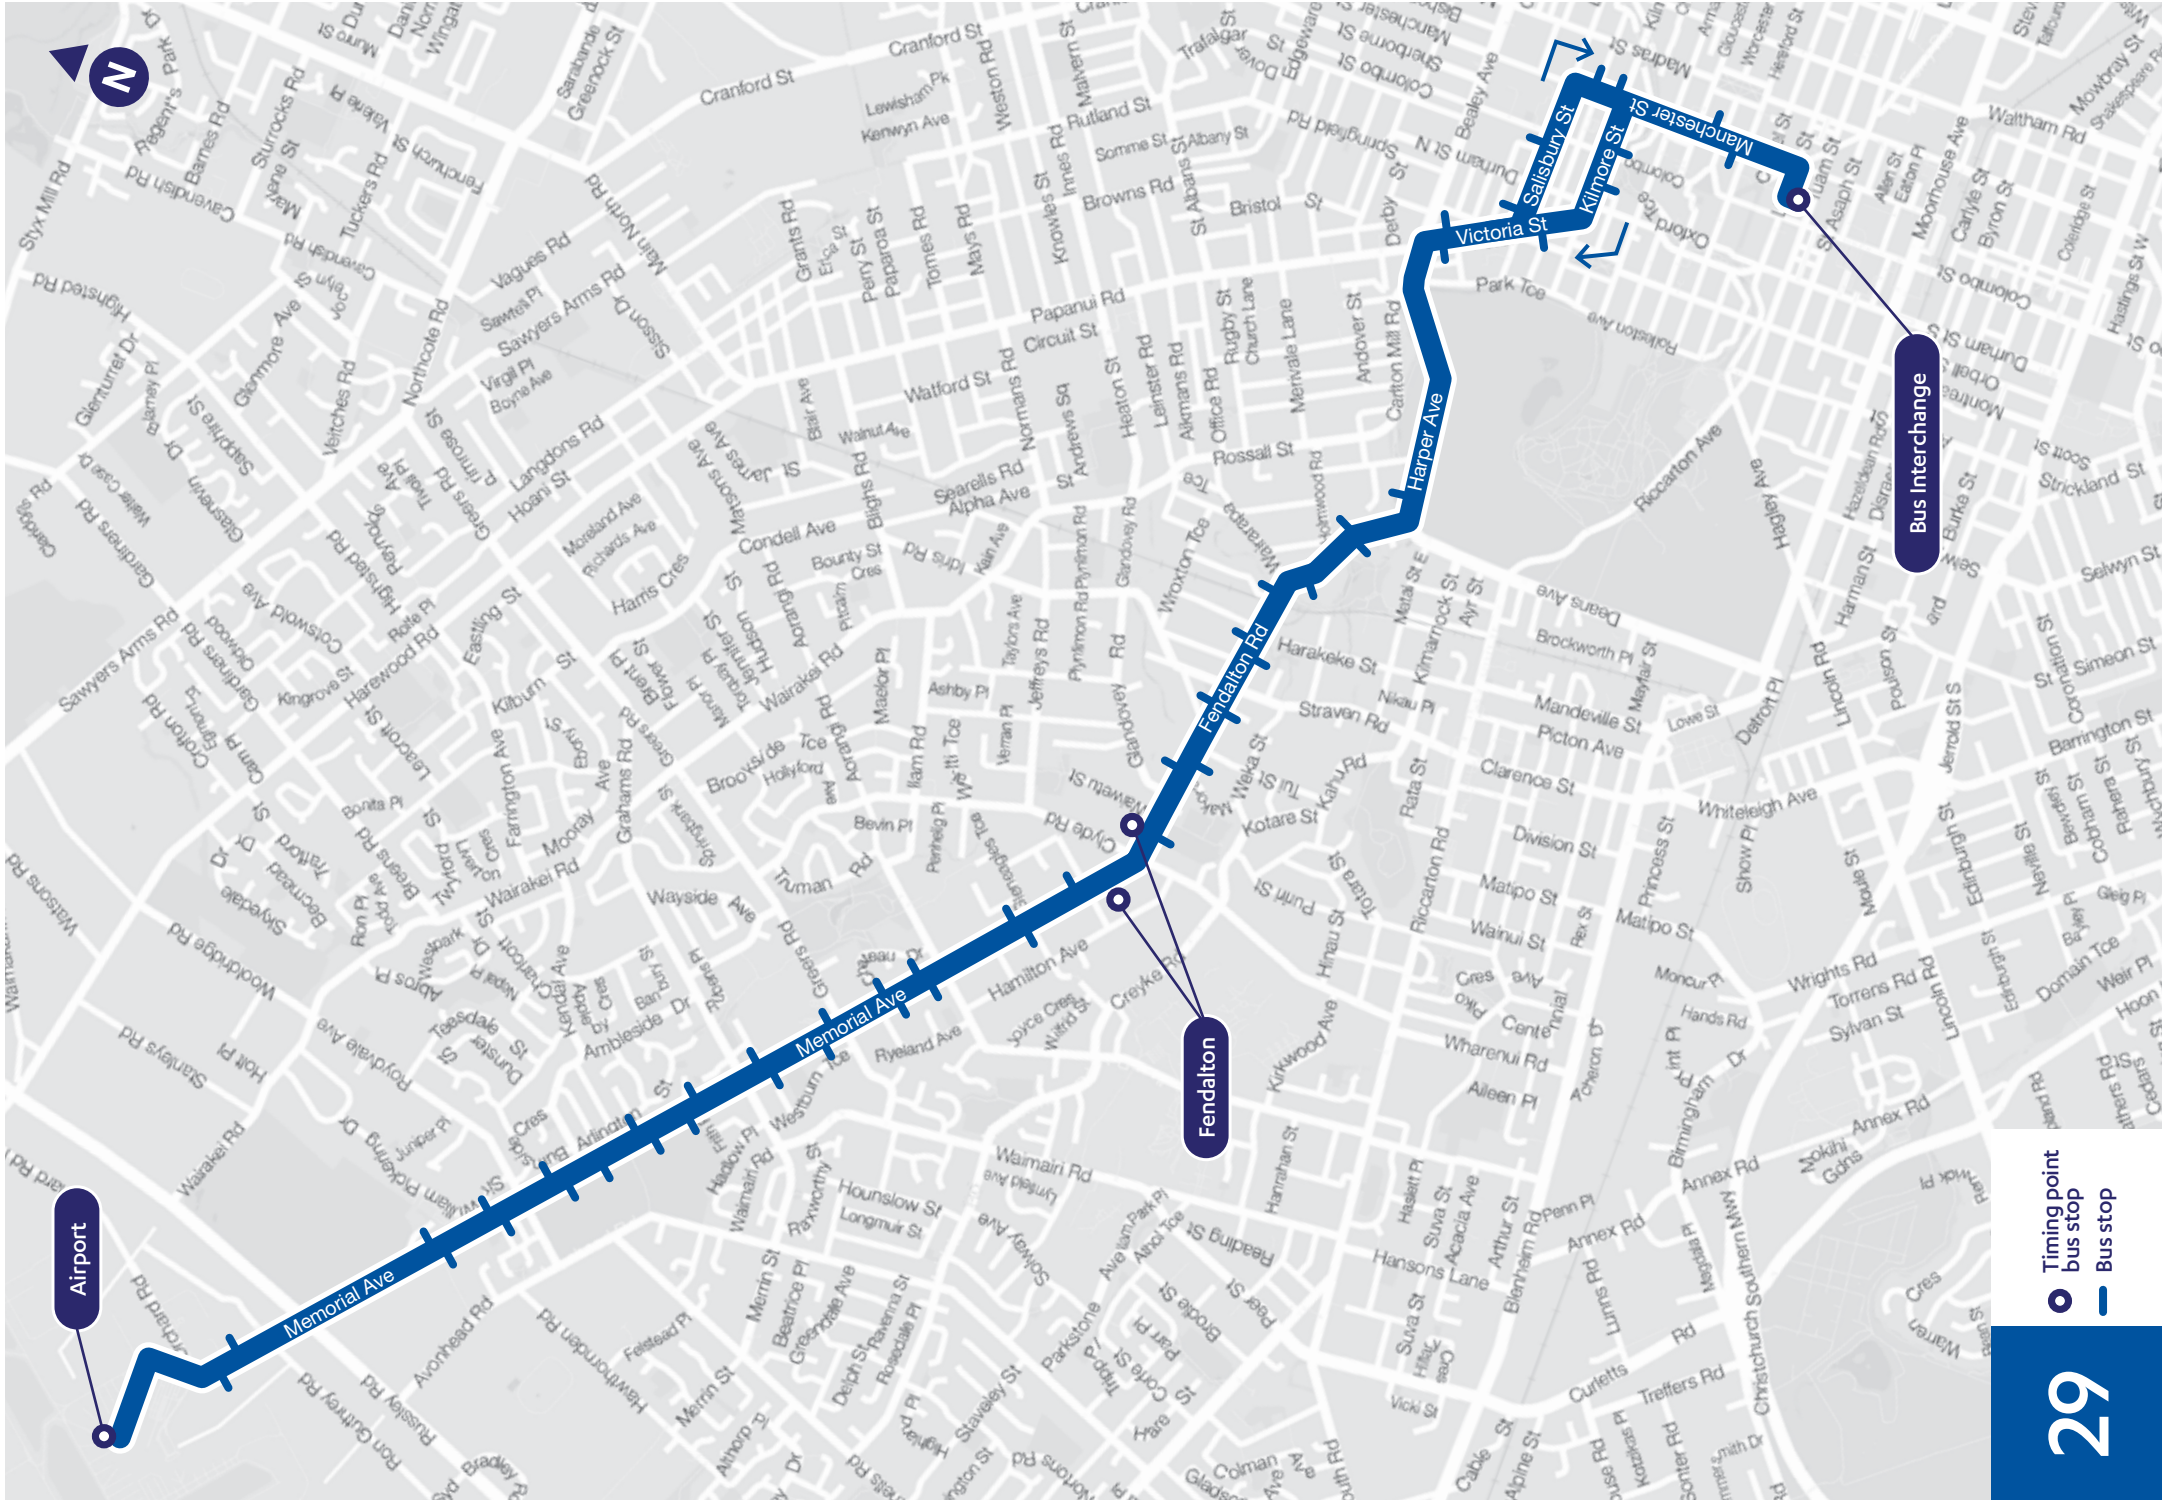

29

Bus route

Key

Connect to other routes

Key stops

Public holidays

26 December to 2 January:
Use the Saturday timetable
(on Sundays, use the Sunday timetable).

Good Friday:
Use the Sunday timetable.

Airport

Memorial Ave

Memorial Ave

Fendalton

Bus Interchange

- Timing point
- bus stop
- Bus stop