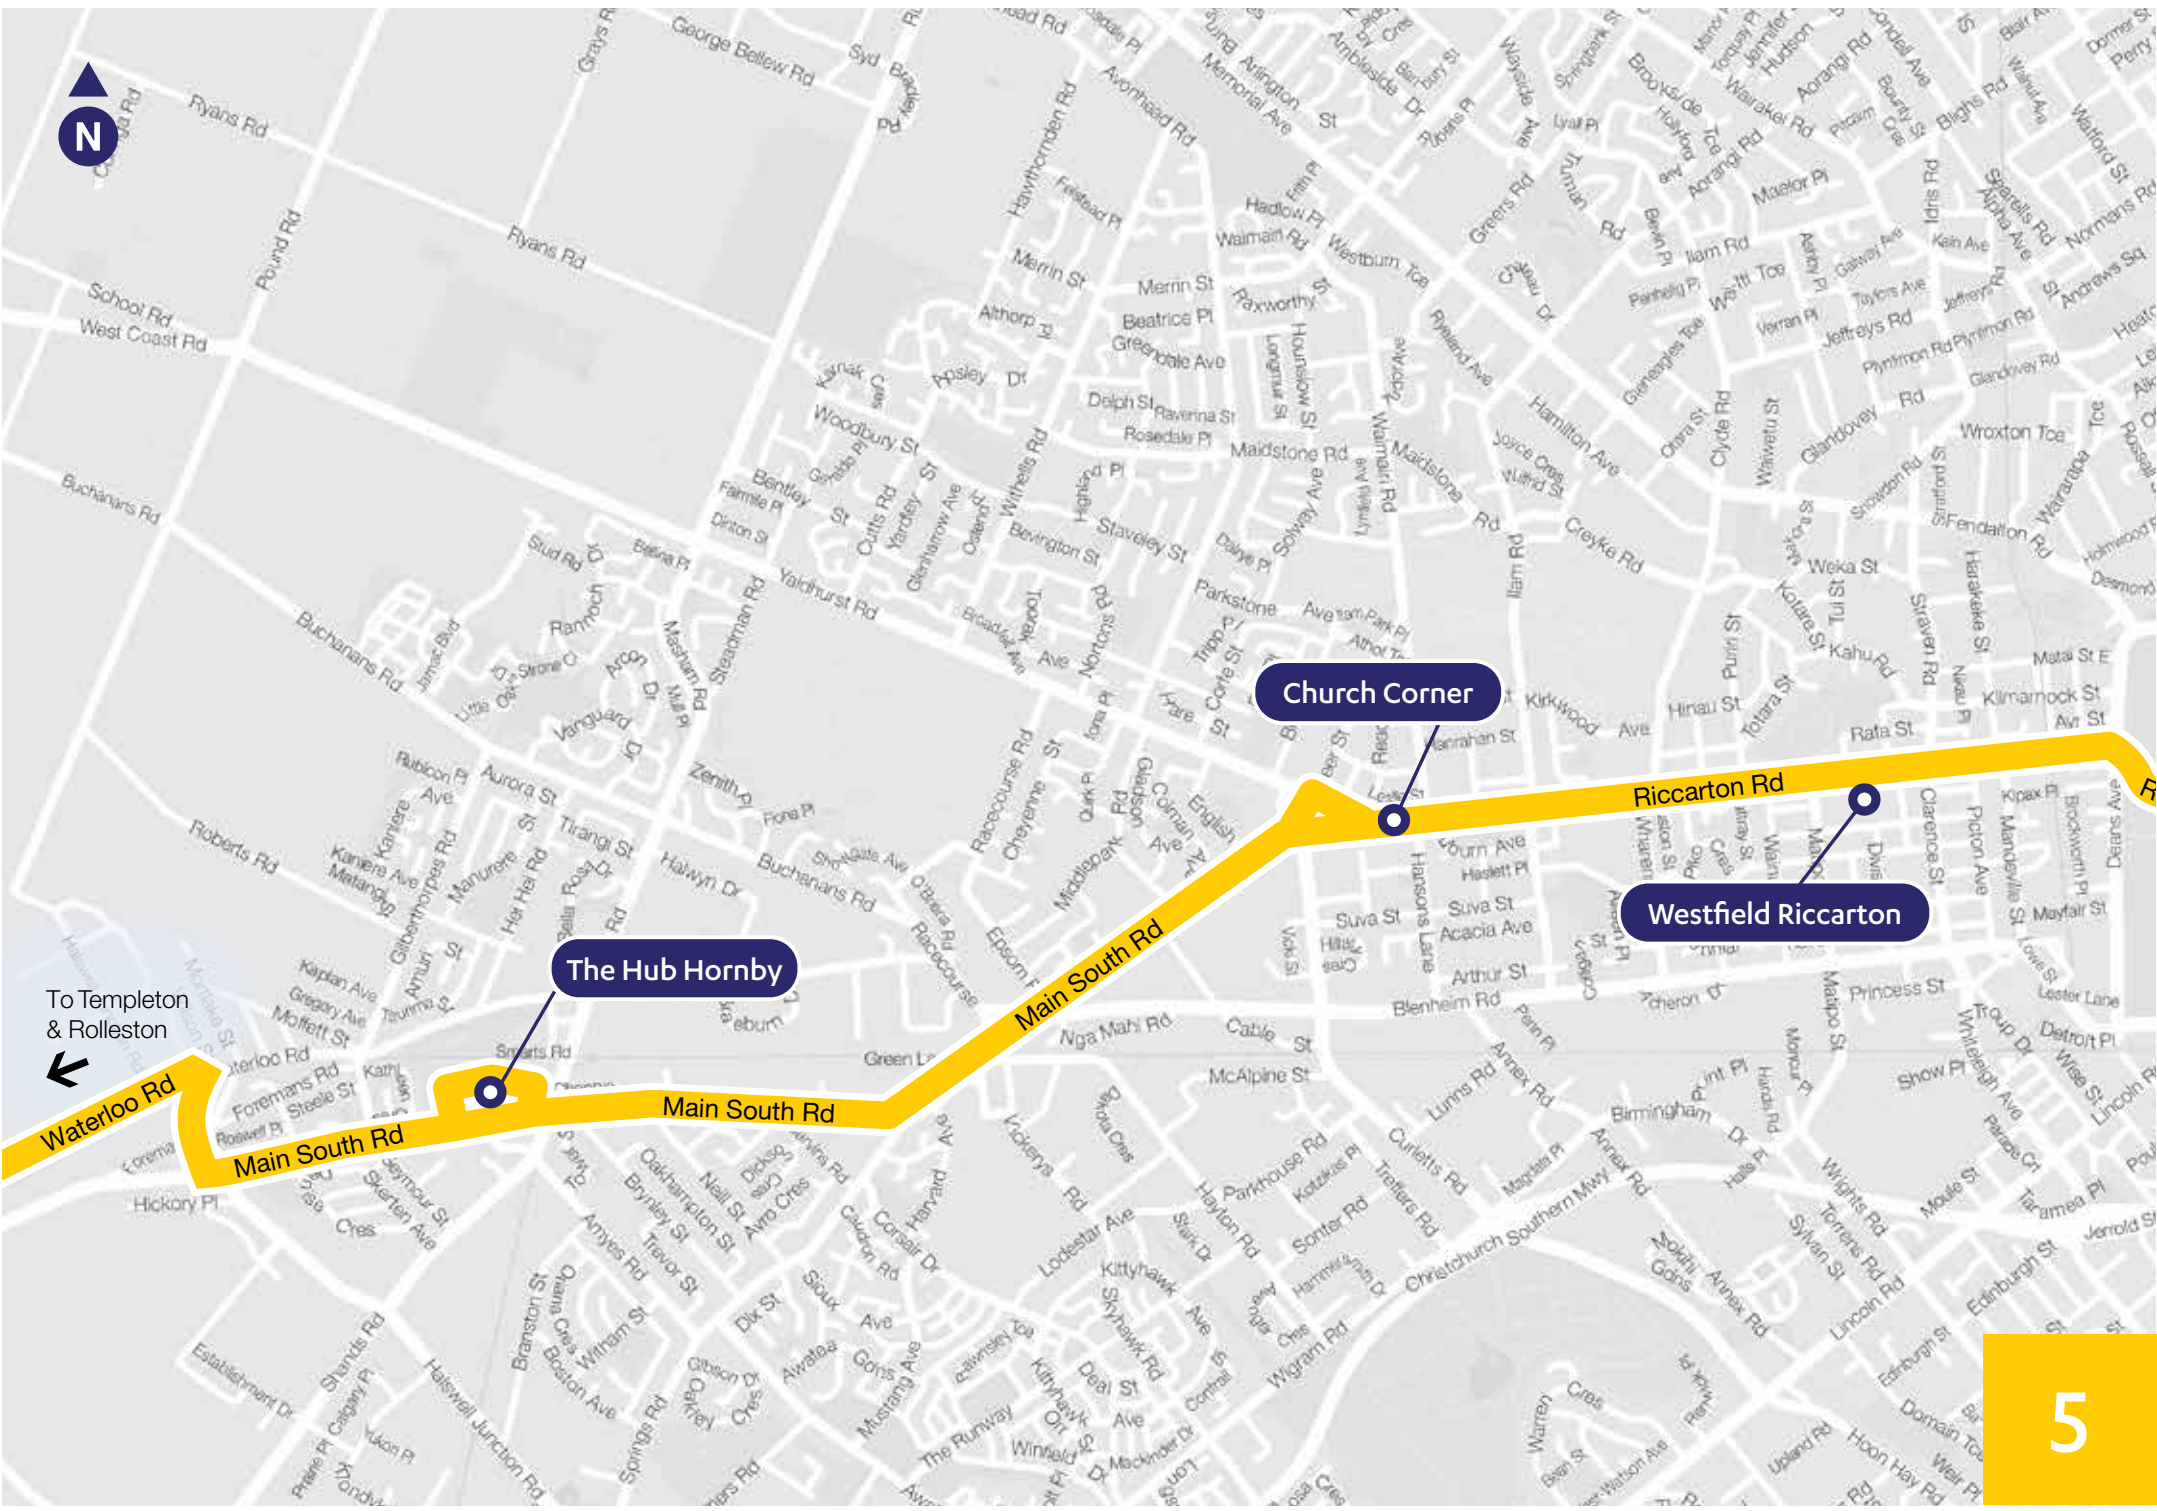

Sunday	PM							
New Brighton (Oram Ave)	6.43	7.13	7.43	8.13	8.43	9.13	9.43	10.13
Eastgate Mall	6.54	7.24	7.54	8.24	8.54	9.24	9.54	10.24
Gloucester St (near Fitzgerald Ave)	7.02	7.32	8.02	8.32	9.02	9.32	10.02	10.32
Bus Interchange (Platform C)	7.08	7.38	8.08	8.38	9.08	9.38	10.08	10.38
Christchurch Hospital	7.15	7.45	8.15	8.45	9.15	9.45	10.15	10.45
Westfield Riccarton	7.20	7.50	8.20	8.50	9.20	9.50	10.20	10.50
Church Corner	7.26	7.56	8.26	8.56	9.25	9.55	10.25	10.55
The Hub Hornby	7.35	8.11	8.35	9.11	9.34	10.10	10.40	11.10
Templeton (Kirk Rd)	7.45		8.45		9.44			
Rolleston (Kidman St)	7.56		8.56		9.55			
Rolleston (Brookside Park)	8.13		9.13		10.12			

Christchurch Hospital

Gloucester St near Fitzgerald Ave

Bus Interchange

Eastgate Mall

New Brighton

Beresford

The Hub Hornby

Church Corner

Westfield Riccarton

To Templeton
& Rolleston
←