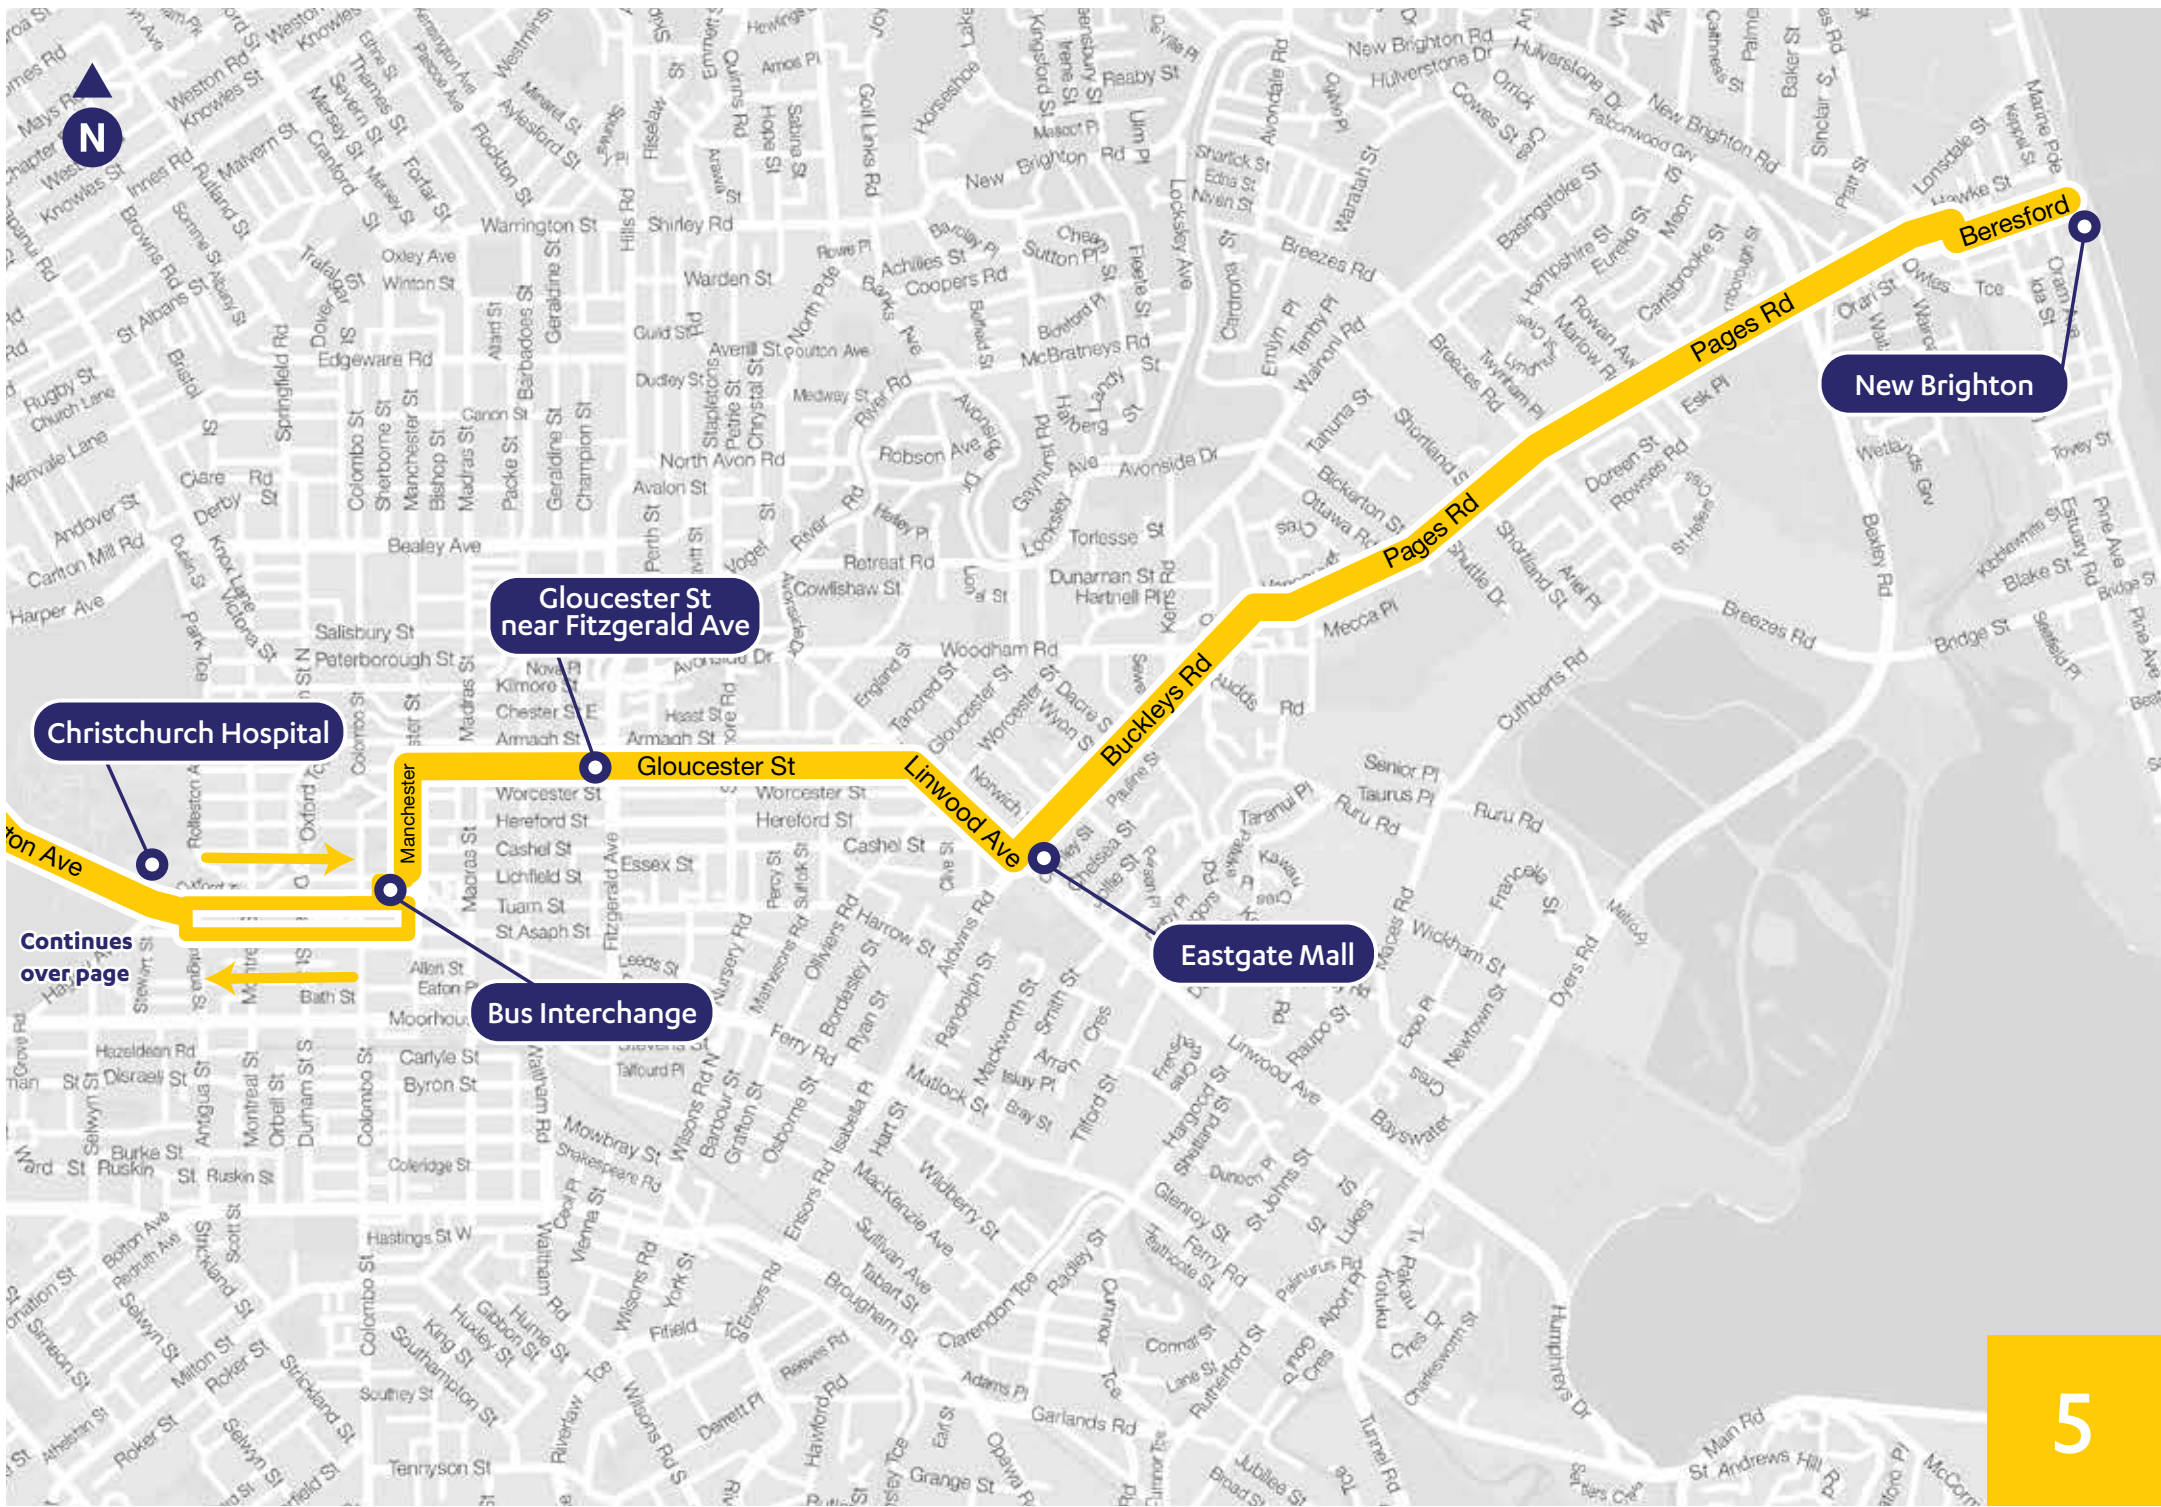

Christmas Day:
Use the Sunday timetable
(no services after 6pm
on Christmas Day).

Other Public Holidays:
Use the Saturday timetable.

From New Brighton to Rolleston

Sunday	AM															
New Brighton (Oram Ave)	6.52	7.13	7.43	8.13	8.43	9.11	9.40	9.55	10.10	10.25	10.40	10.55	11.10	11.25	11.40	11.55
Eastgate Mall	7.03	7.24	7.54	8.24	8.55	9.23	9.52	10.06	10.21	10.36	10.51	11.06	11.21	11.36	11.51	12.06
Gloucester St (near Fitzgerald Ave)	7.11	7.32	8.02	8.32	9.03	9.31	10.00	10.14	10.29	10.44	10.59	11.14	11.29	11.44	11.59	12.14
Bus Interchange (Platform C)	7.16	7.37	8.07	8.37	9.08	9.37	10.06	10.20	10.35	10.50	11.05	11.20	11.35	11.50	12.05	12.20
Christchurch Hospital	7.23	7.44	8.14	8.44	9.16	9.45	10.14	10.28	10.43	10.58	11.13	11.28	11.43	11.58	12.13	12.28
Westfield Riccarton	7.28	7.49	8.19	8.49	9.23	9.52	10.21	10.35	10.50	11.05	11.20	11.35	11.50	12.05	12.20	12.35
Church Corner	7.33	7.54	8.24	8.54	9.30	9.59	10.28	10.42	10.57	11.12	11.27	11.42	11.57	12.12	12.27	12.42
The Hub Hornby	7.42	8.09	8.33	9.09	9.40	10.14	10.38	10.57	11.12	11.27	11.37	11.57	12.12	12.27	12.37	12.57
Templeton (Kirk Rd)	7.52		8.43		9.50		10.48				11.47				12.47	
Rolleston (Kidman St)	8.03		8.54		10.01		10.59				11.58				12.58	
Rolleston (Brookside Park)	8.20		9.11		10.18		11.16				12.15				1.15	

Christchurch Hospital

Gloucester St near Fitzgerald Ave

Bus Interchange

Eastgate Mall

New Brighton

Beresford

The Hub Hornby

Church Corner