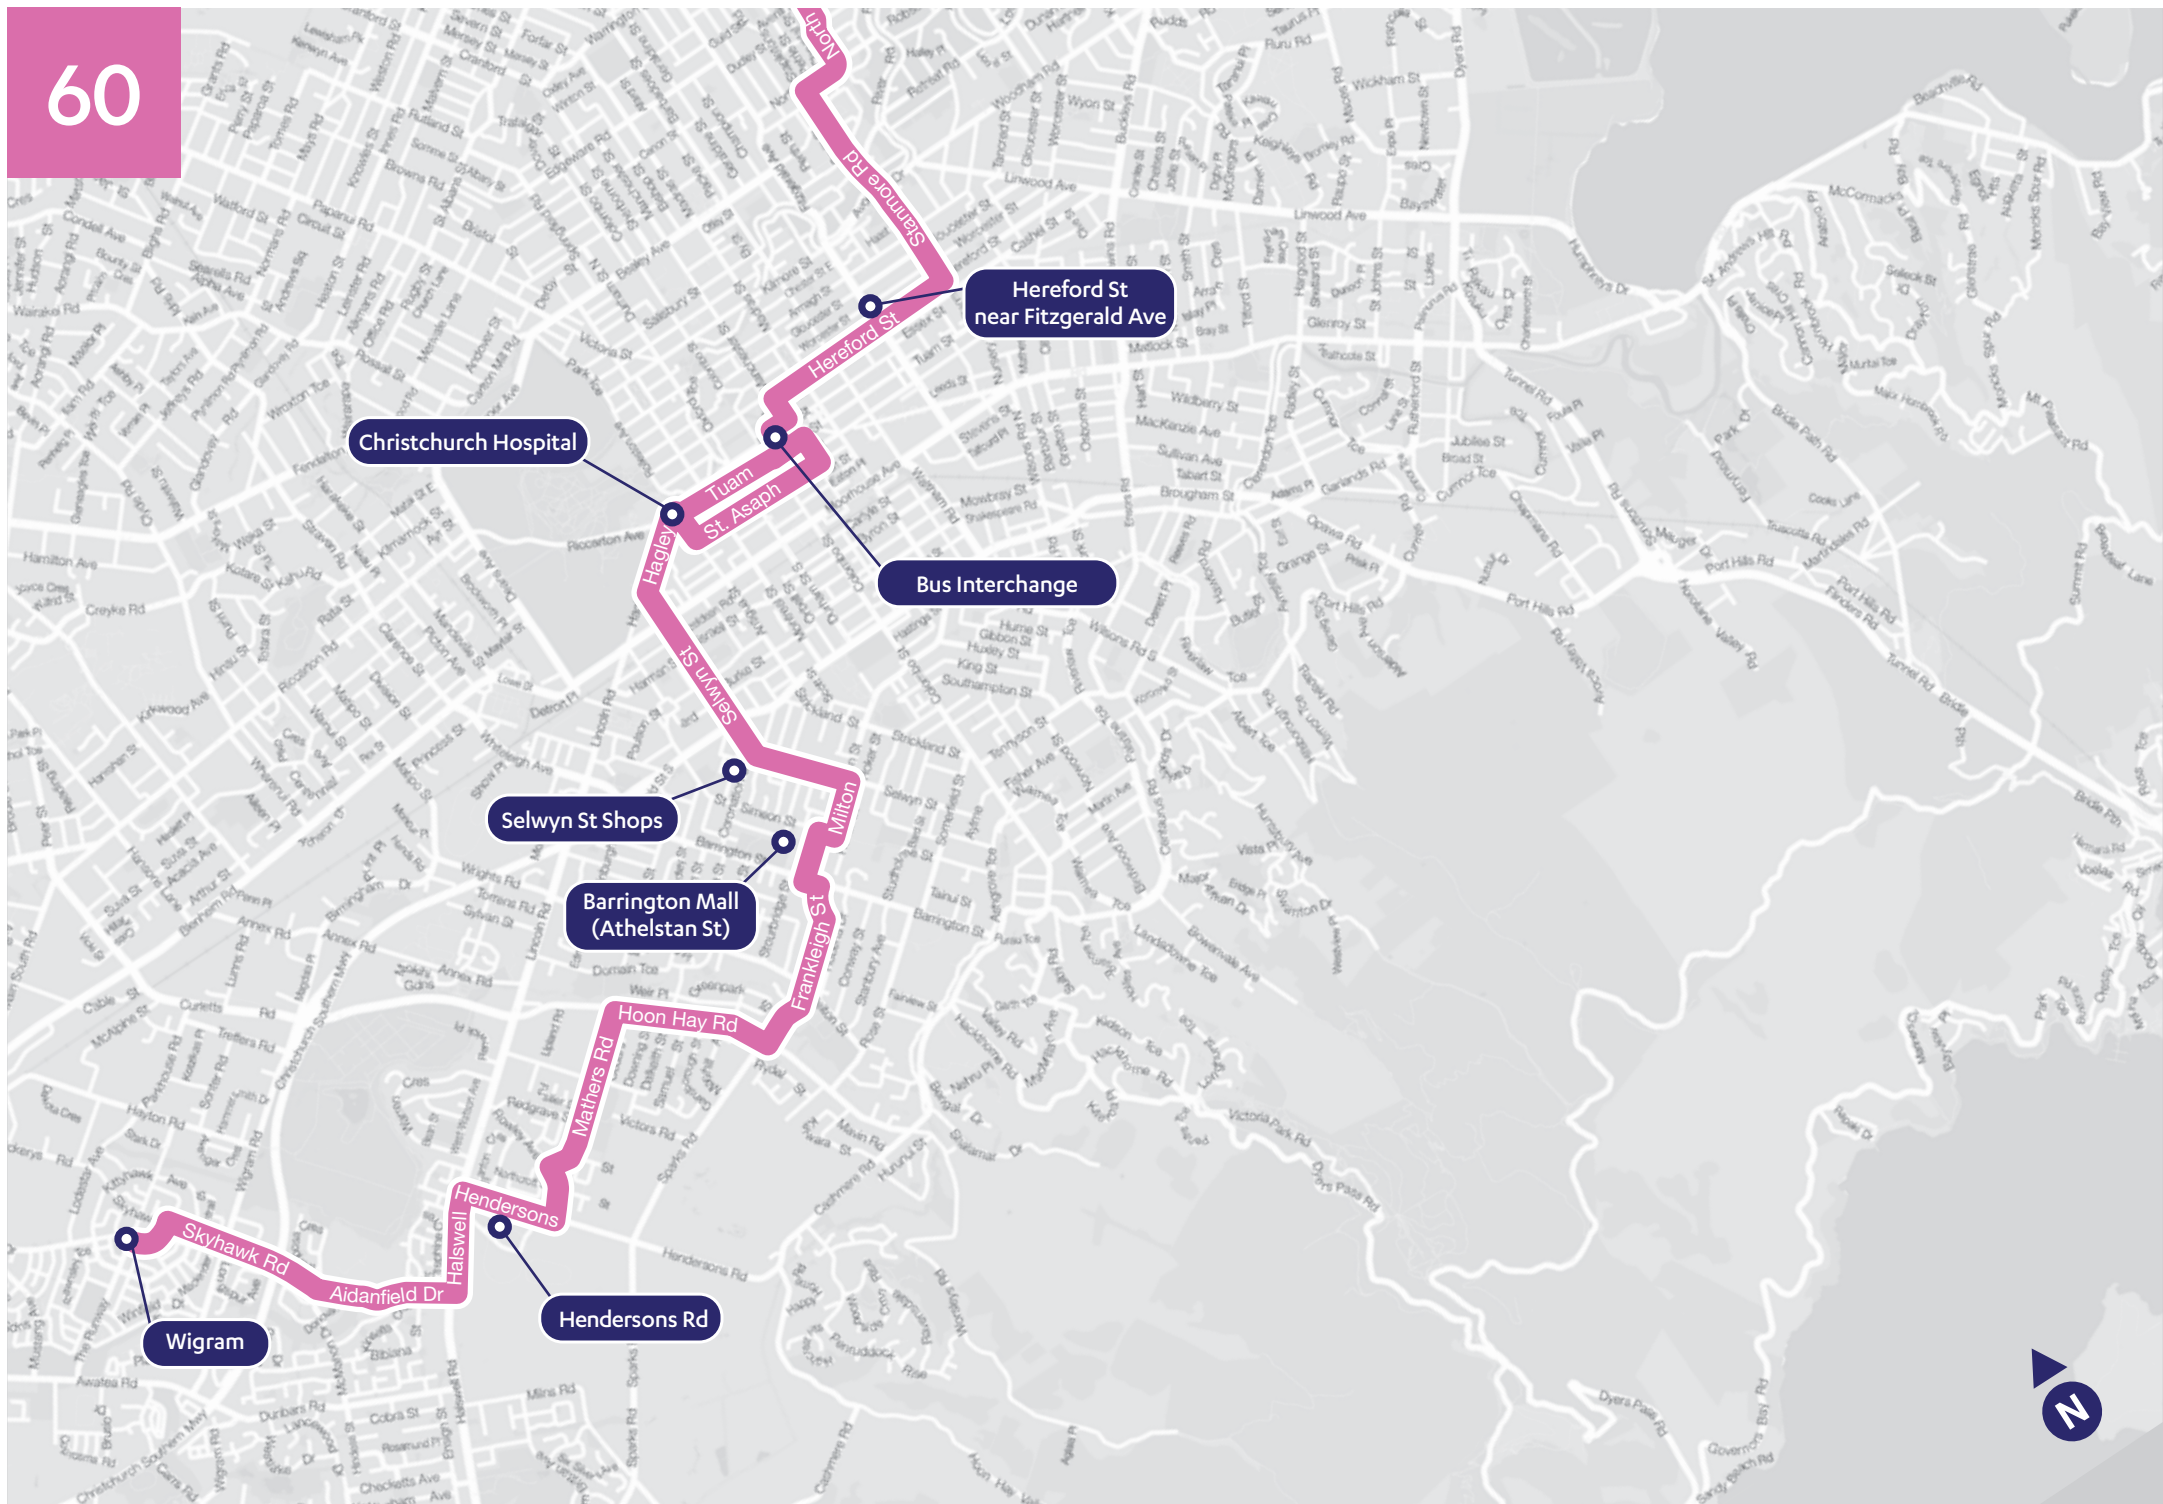

Sunday	AM						At these times past the hour		PM													
Southshore	7.00	7.30	8.00	8.30	8.53	9.19	.49	.19	3.49	4.22	4.57	5.30	6.00	6.30	7.00	7.30	8.00	8.30	9.00	9.30	10.00	10.30
New Brighton	7.11	7.41	8.11	8.41	9.06	9.32	.02	.32	4.02	4.35	5.10	5.41	6.11	6.41	7.11	7.41	8.11	8.41	9.11	9.41	10.11	10.41
Travis Rd	7.18	7.48	8.18	8.48	9.14	9.40	.10	.40	4.10	4.43	5.18	5.48	6.18	6.48	7.18	7.48	8.18	8.48	9.18	9.48	10.18	10.48
The Palms (Marshland Rd)	7.29	7.59	8.29	9.00	9.26	9.52	.22	.52	4.22	4.55	5.29	5.59	6.29	6.59	7.29	7.59	8.29	8.59	9.29	9.59	10.29	10.59
Hereford St (near Fitzgerald Ave)	7.37	8.07	8.37	9.09	9.35	10.01	.31	.01	4.31	5.03	5.37	6.07	6.37	7.07	7.37	8.07	8.37	9.07	9.37	10.07	10.37	11.07
Bus Interchange (Platform C)	7.41	8.11	8.42	9.14	9.40	10.06	.36	.06	4.36	5.08	5.41	6.11	6.41	7.11	7.41	8.11	8.41	9.11	9.41	10.11	10.41	11.11
Christchurch Hospital	7.48	8.18	8.49	9.22	9.48	10.14	.44	.14	4.44	5.16	5.49	6.18	6.48	7.18	7.48	8.18	8.48	9.18	9.48	10.18	10.48	11.18
Selwyn St	7.53	8.23	8.54	9.27	9.53	10.19	.49	.19	4.49	5.21	5.54	6.23	6.53	7.23	7.53	8.23	8.53	9.23	9.53	10.23	10.53	11.23
Barrington Mall (Athelstan St)	7.57	8.27	8.58	9.31	9.57	10.23	.53	.23	4.53	5.25	5.58	6.27	6.57	7.27	7.57	8.27	8.57	9.27	9.57	10.27	10.57	11.27
Hendersons Rd	8.07	8.37	9.08	9.41	10.07	10.34	.04	.34	5.04	5.36	6.08	6.37	7.07	7.37	8.07	8.37	9.07	9.37	10.07	10.37	11.07	11.37
Wigram (Corsair Drive)	8.18	8.48	9.19	9.52	10.18	10.45	.15	.45	5.15	5.47	6.19	6.48	7.18	7.48	8.18	8.48	9.18	9.48	10.18	10.48	11.18	11.48

Christchurch Hospital

Tuam St. Asaph

Bus Interchange

Hereford St near Fitzgerald Ave

The Palms

New Brighton

Southshore

Continued on next page

Christchurch Hospital

Hereford St
near Fitzgerald Ave

Bus Interchange

Selwyn St Shops

Barrington Mall
(Athelstan St)

Hendersons Rd

Wigram