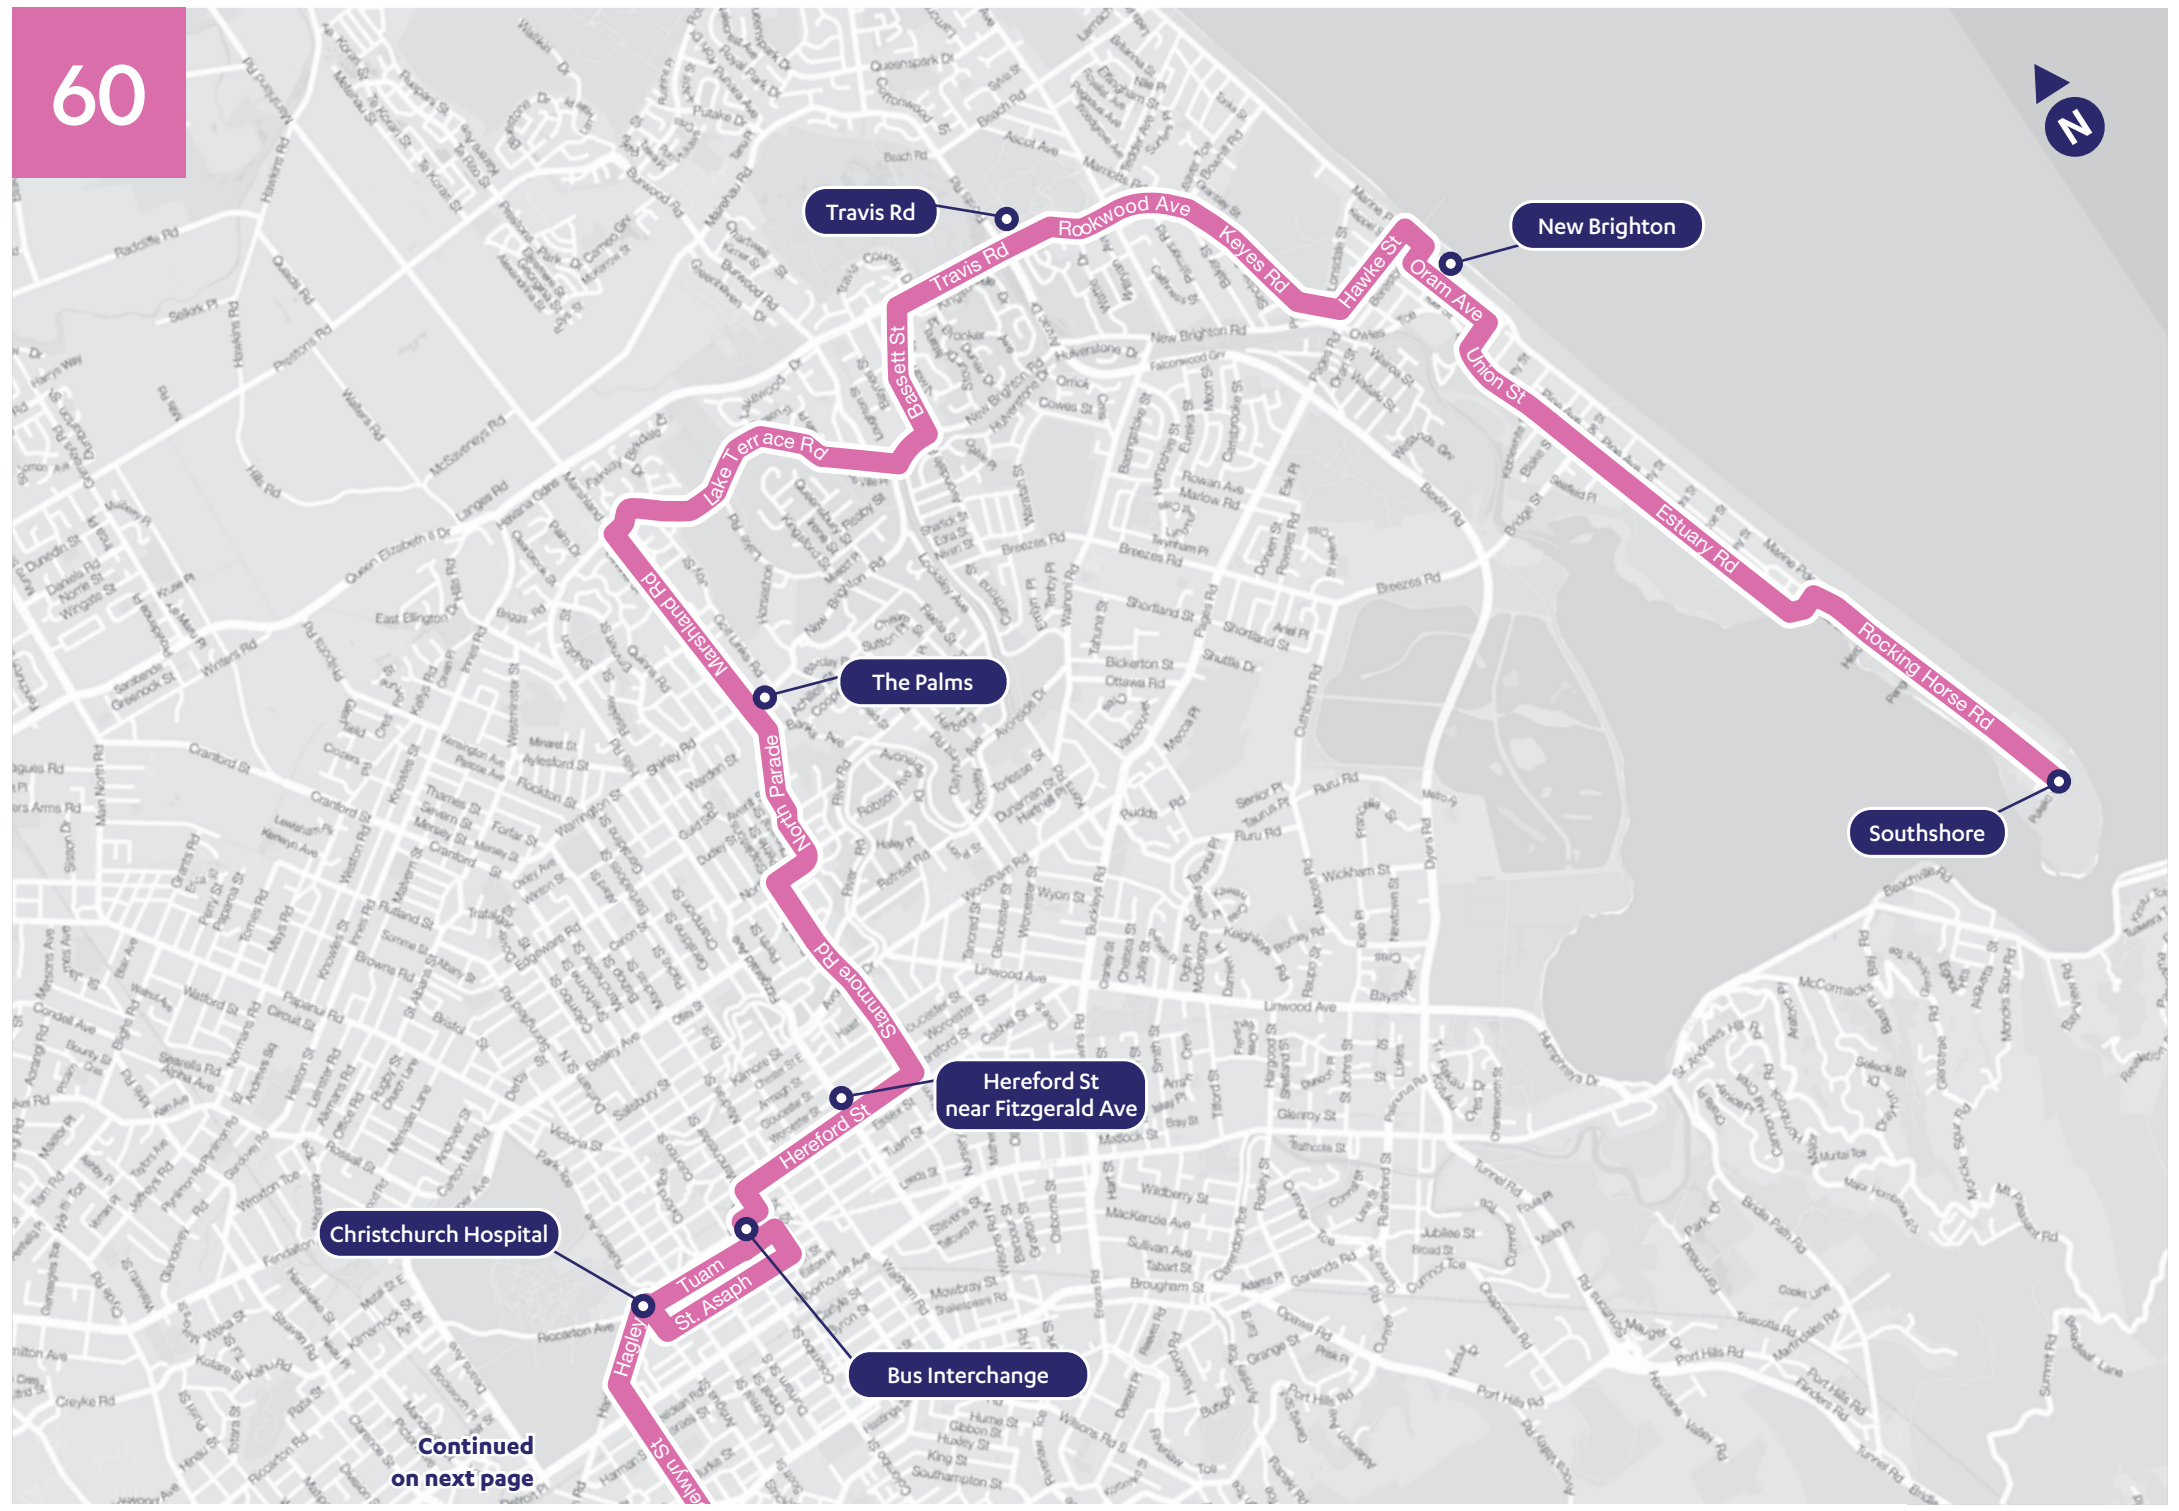

Monday - Friday	PM			
Southshore	9.00	9.30	10.00	10.30
New Brighton	9.11	9.41	10.11	10.41
Travis Rd	9.18	9.48	10.18	10.48
The Palms (Marshland Rd)	9.29	9.59	10.29	10.59
Hereford St (near Fitzgerald Ave)	9.37	10.07	10.37	11.07
Bus Interchange (Platform C)	9.41	10.11	10.41	11.11
Christchurch Hospital	9.48	10.18	10.48	11.18
Selwyn St	9.53	10.23	10.53	11.23
Barrington Mall (Athelstan St)	9.57	10.27	10.57	11.27
Hendersons Rd	10.07	10.37	11.07	11.37
Wigram (Corsair Drive)	10.18	10.48	11.18	11.48

Christchurch Hospital

Tuam St. Asaph

Bus Interchange

Hereford St near Fitzgerald Ave

The Palms

New Brighton

Southshore

Continued on next page

Christchurch Hospital

Hereford St
near Fitzgerald Ave

Bus Interchange

Selwyn St Shops

Barrington Mall
(Athelstan St)

Hendersons Rd

Wigram