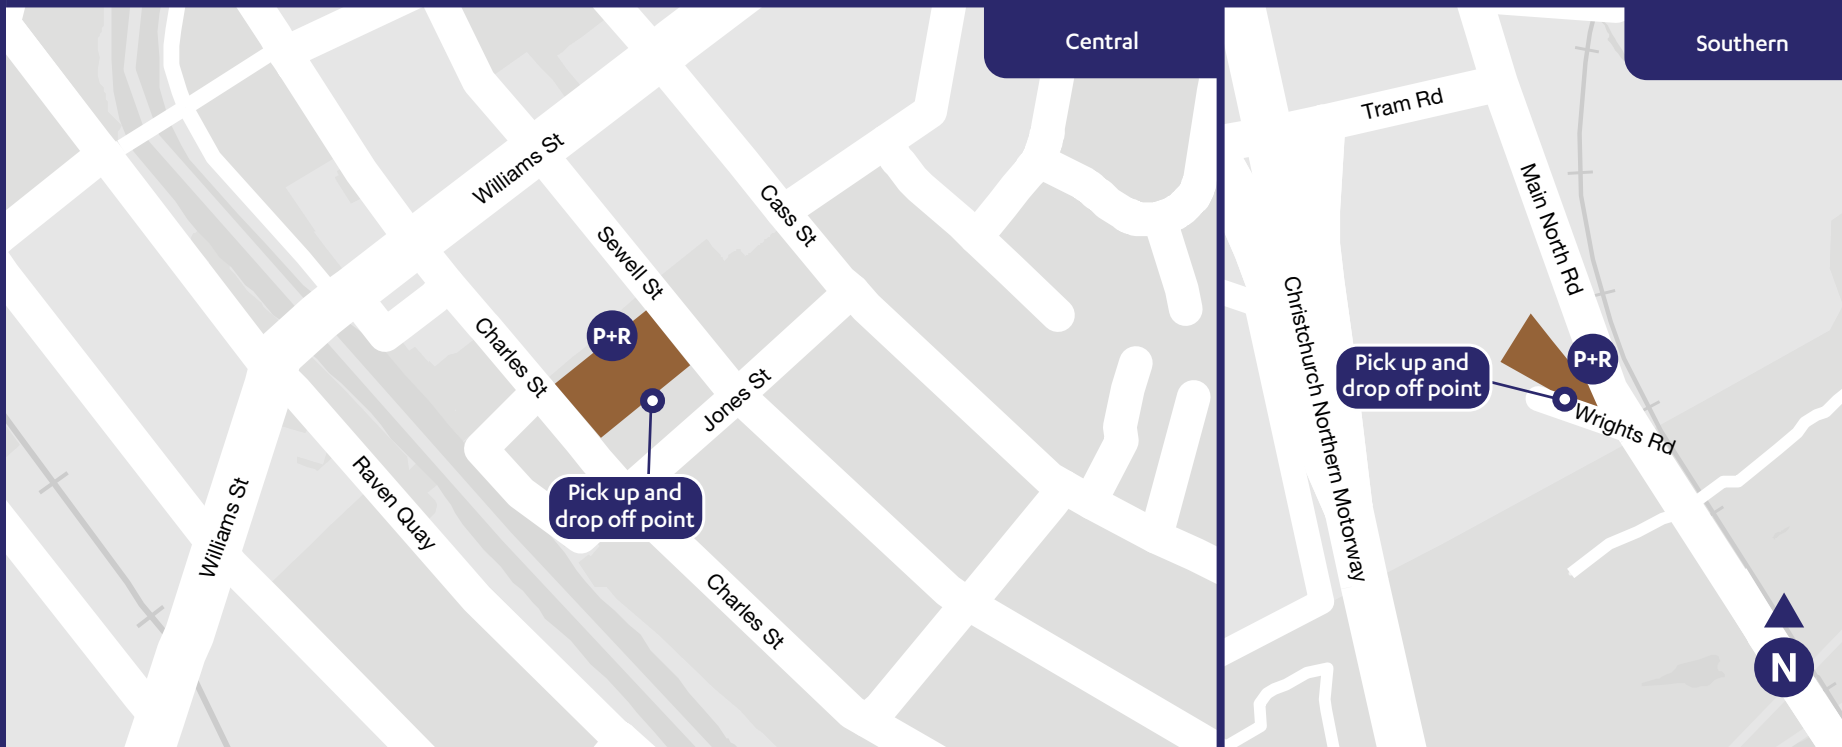

From City to Kaiapoi

Monday – Friday	PM				
Christchurch Hospital (outpatients side)	3.45	4.15	4.45	5.15	5.45
Bus Interchange (Platform D)	3.50	4.20	4.50	5.20	5.50
Kaiapoi South Park and Ride	4.25	4.55	5.25	5.55	6.25
Kaiapoi Central Park and Ride	4.30	5.00	5.30	6.00	6.30

Park and ride facilities: You can park for free at the Park and Rides.