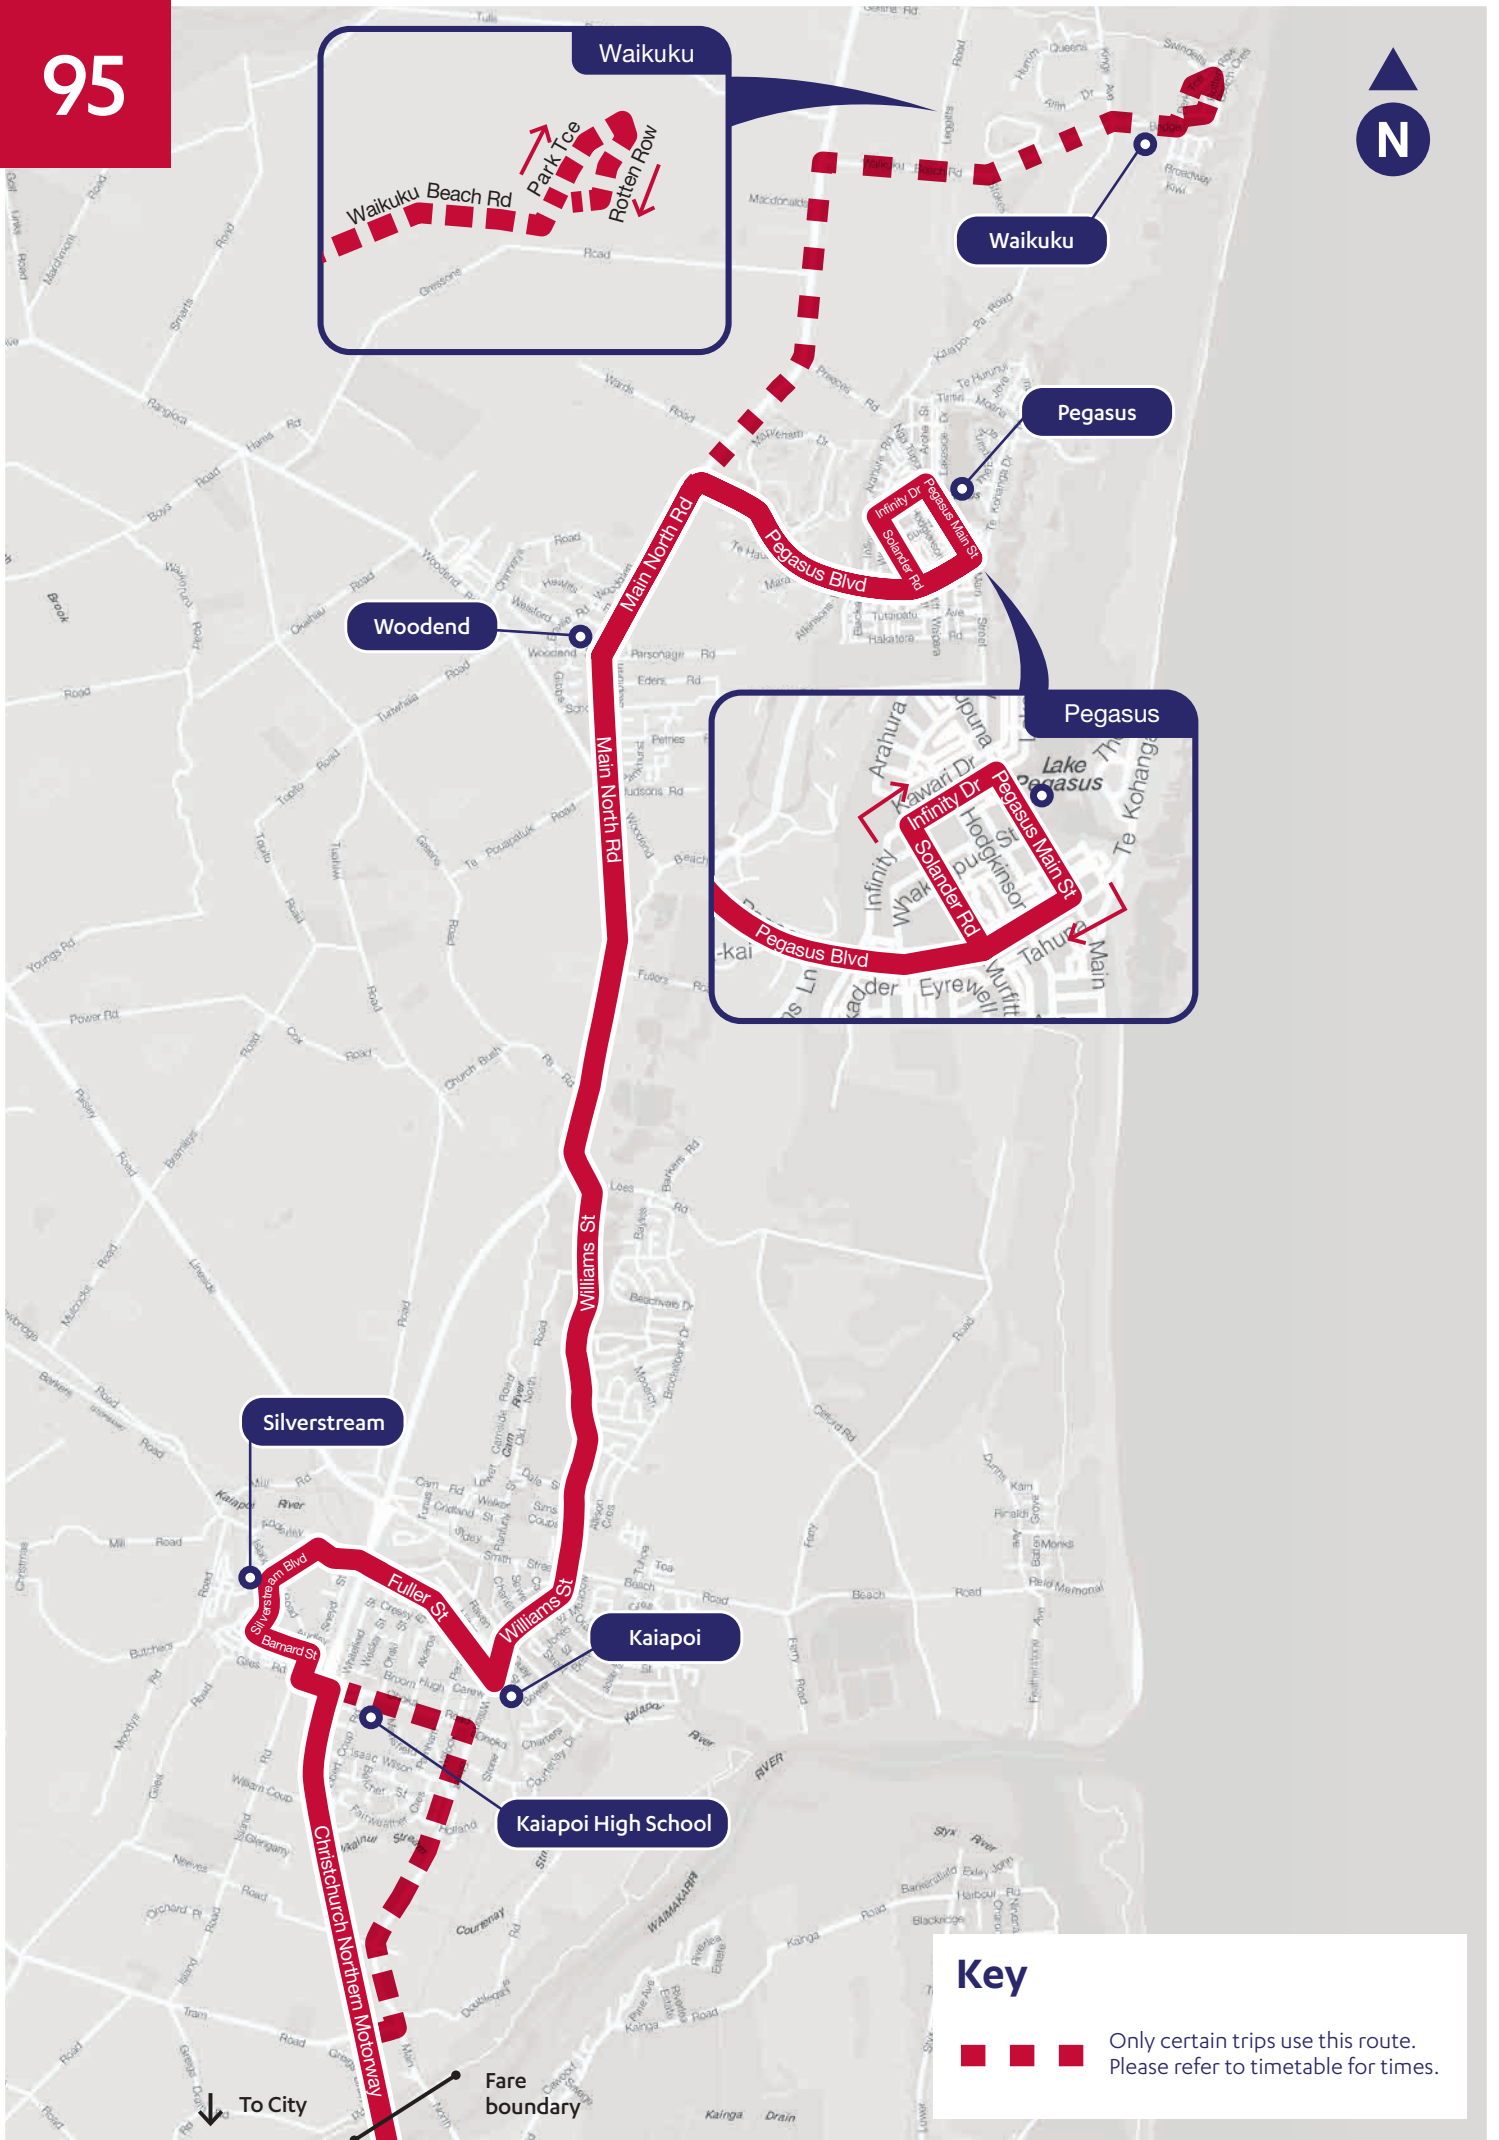

EXP = Express Trips

These trips do NOT pick up passengers after Factory Rd, Belfast. Drop offs only.

Sunday	AM	PM										
Pegasus	7.35	8.30	9.30	10.30	11.30	12.30	1.30	2.30	3.30	4.30	5.35	
Woodend	7.42	8.37	9.37	10.37	11.37	12.37	1.37	2.37	3.37	4.37	5.42	
Kaiapoi	7.52	8.47	9.48	10.48	11.48	12.48	1.48	2.48	3.48	4.48	5.52	
Silverstream	8.00	8.55	9.56	10.56	11.56	12.56	1.56	2.56	3.56	4.56	6.00	
Belfast	8.08	9.03	10.06	11.06	12.06	1.06	2.06	3.06	4.06	5.04	6.08	
Northlands Mall (Platform C)	8.18	9.15	10.18	11.18	12.18	1.18	2.18	3.18	4.18	5.16	6.18	
Bealey Avenue	8.25	9.24	10.27	11.27	12.27	1.27	2.27	3.27	4.27	5.23	6.25	
Bus Interchange (Platform B)	8.33	9.32	10.36	11.36	12.36	1.36	2.36	3.36	4.36	5.31	6.33	
Ara Institute (Madras St)	8.40	9.39	10.43	11.43	12.43	1.43	2.43	3.43	4.43	5.38	6.40	

EXP = Express Trips

These trips do NOT drop off passengers before Factory Rd, Belfast. Pick ups only.

Sunday	AM				PM								
Ara Institute (Madras St)	9.02	10.02	11.02	12.02	1.02	2.02	3.02	4.02	5.02	6.02	7.02		
Bus Interchange (Platform D)	9.07	10.07	11.07	12.07	1.07	2.07	3.07	4.07	5.07	6.07	7.07		
Bealey Ave	9.17	10.19	11.19	12.19	1.19	2.19	3.19	4.19	5.19	6.17	7.17		
Northlands Mall (Platform A)	9.25	10.27	11.30	12.30	1.30	2.30	3.30	4.27	5.27	6.25	7.24		
Belfast	9.35	10.40	11.43	12.43	1.43	2.43	3.43	4.40	5.40	6.35	7.34		
Silverstream	9.43	10.50	11.53	12.53	1.53	2.53	3.53	4.50	5.48	6.43	7.42		
Kaiapoi	9.51	10.58	12.01	1.01	2.01	3.01	4.01	4.58	5.56	6.51	7.50		
Woodend	10.01	11.09	12.12	1.12	2.12	3.12	4.12	5.09	6.06	7.01	8.00		
Pegasus	10.12	11.20	12.23	1.23	2.23	3.23	4.23	5.20	6.17	7.12	8.11		

Kaiapoi

Kaiapoi High School

Silverstream Blvd
Fuller St
Williams St
Christchurch Northern Motorway

Key

Only certain trips use this route.
Please refer to timetable for times.

To City

Fare boundary

To Kaiapoi, Pegasus & Waikuku ↑

Belfast

Northlands

Merivale

Bealey Ave

Bus Interchange

Ara Institute