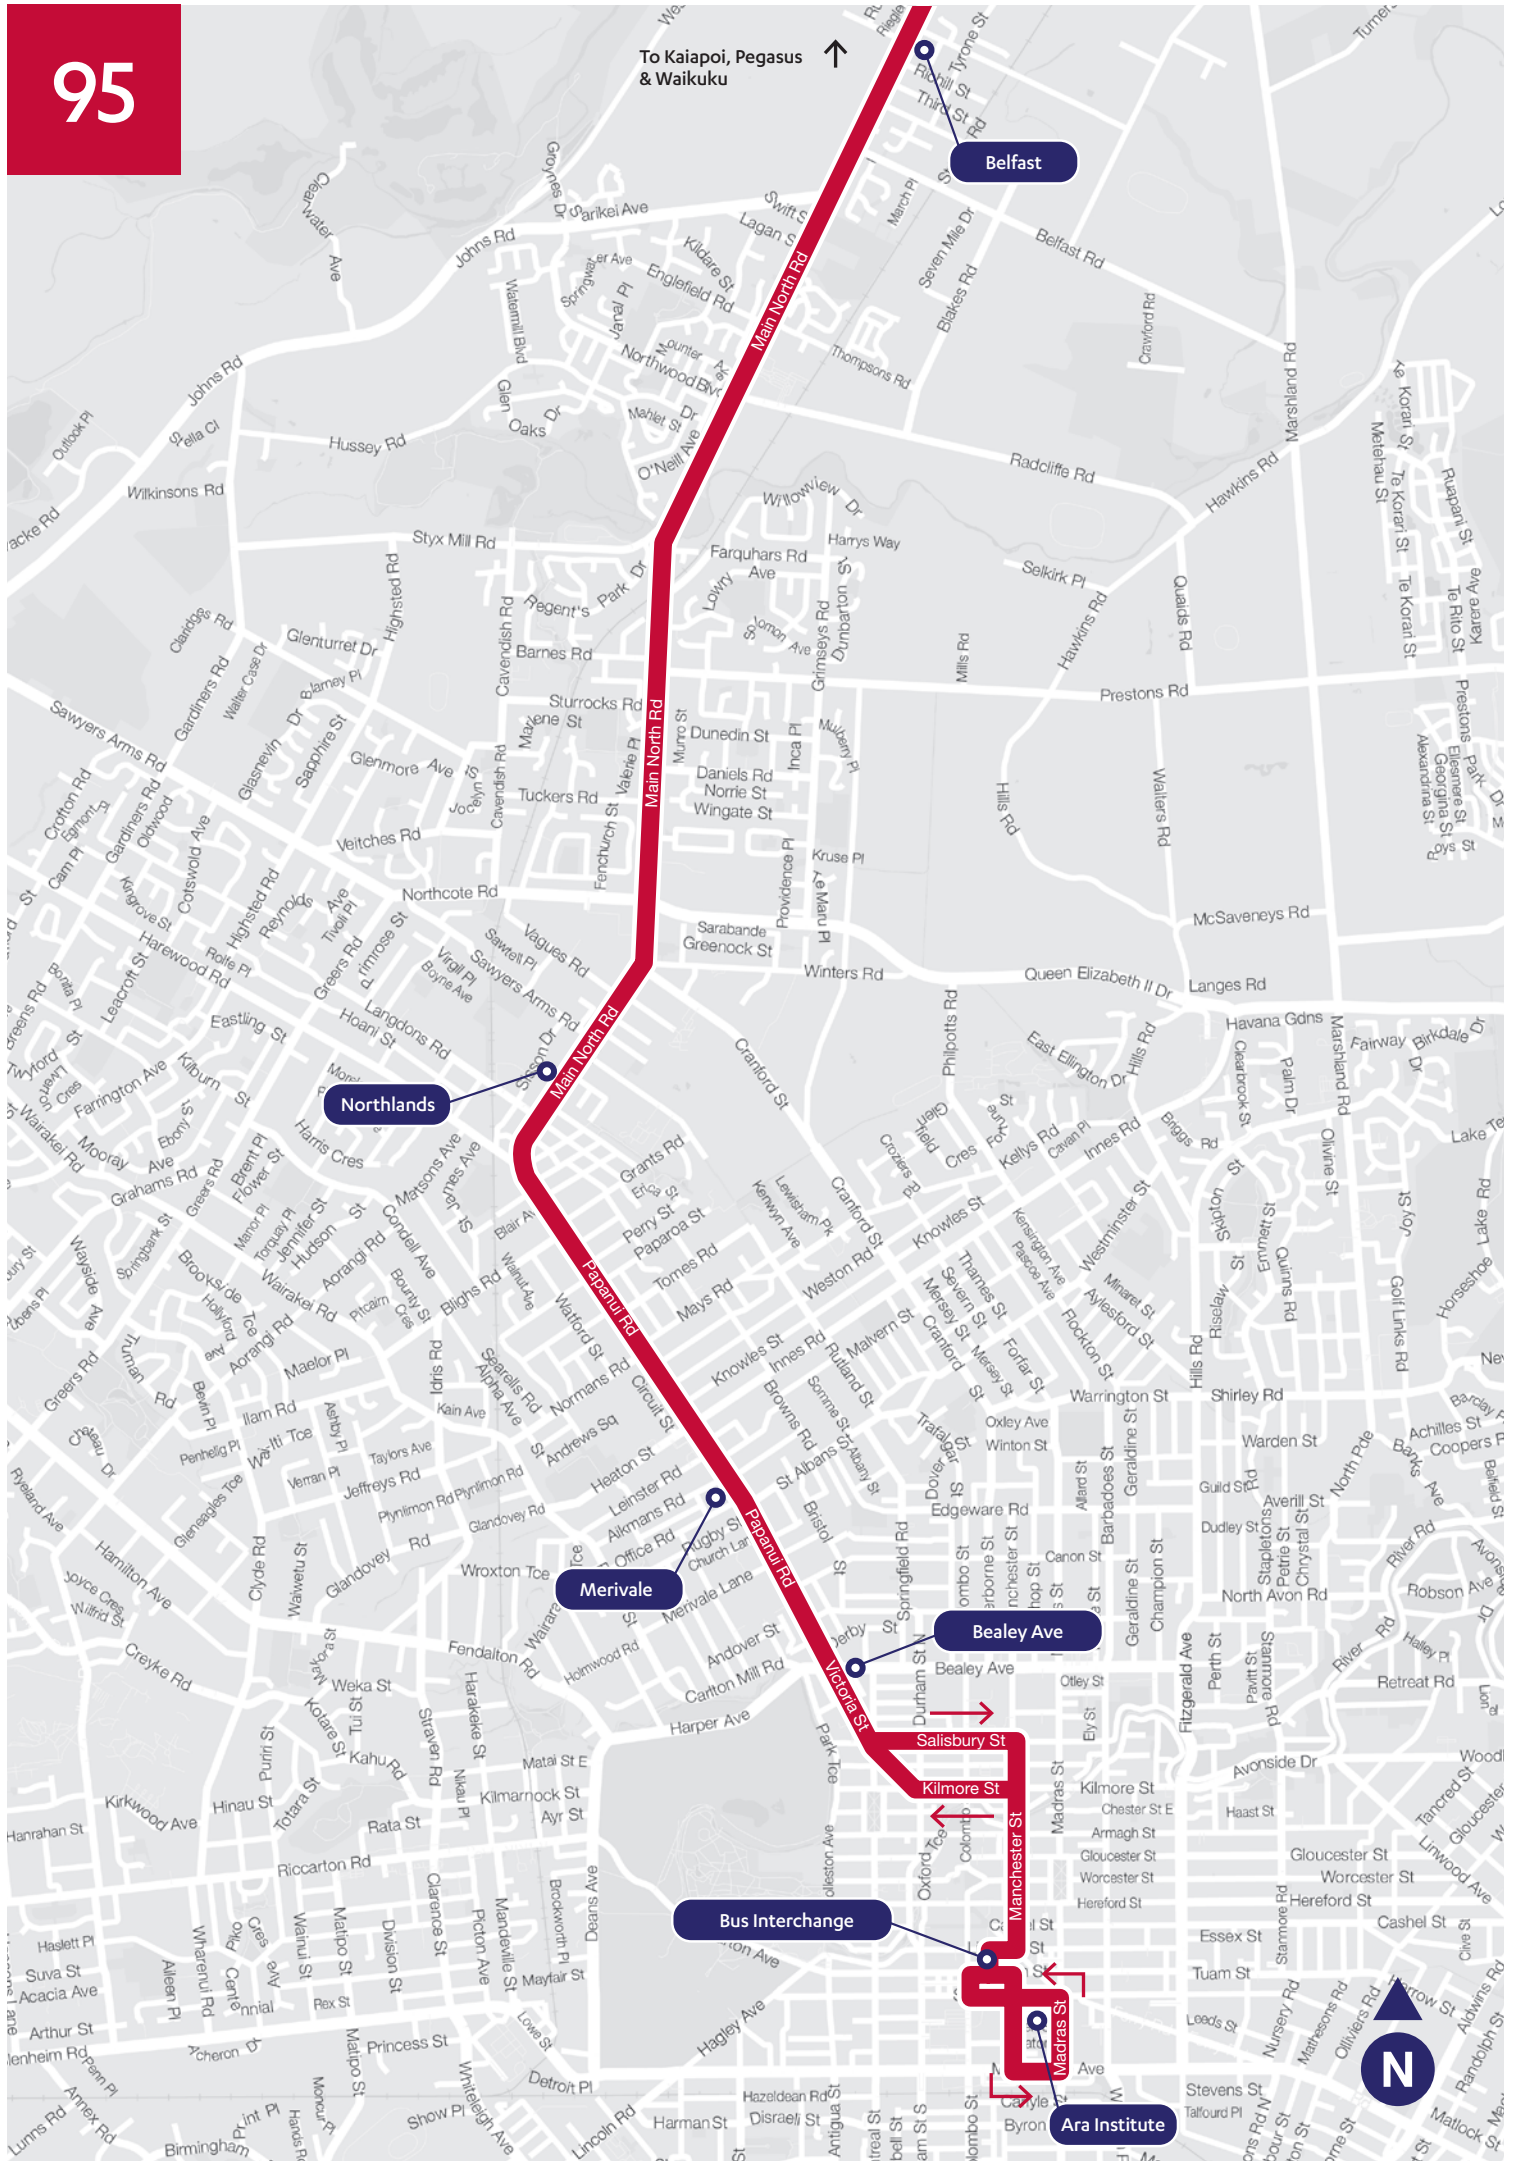

EXP = Express Trips

These trips do NOT pick up passengers after Factory Rd, Belfast. Drop offs only.

Sunday	AM	PM										
Pegasus	7.35	8.30	9.30	10.30	11.30	12.30	1.30	2.30	3.30	4.30	5.35	
Woodend	7.42	8.37	9.37	10.37	11.37	12.37	1.37	2.37	3.37	4.37	5.42	
Kaiapoi	7.52	8.47	9.48	10.48	11.48	12.48	1.48	2.48	3.48	4.48	5.52	
Silverstream	8.00	8.55	9.56	10.56	11.56	12.56	1.56	2.56	3.56	4.56	6.00	
Belfast	8.08	9.03	10.06	11.06	12.06	1.06	2.06	3.06	4.06	5.04	6.08	
Northlands Mall (Platform C)	8.18	9.15	10.18	11.18	12.18	1.18	2.18	3.18	4.18	5.16	6.18	
Bealey Avenue	8.25	9.24	10.27	11.27	12.27	1.27	2.27	3.27	4.27	5.23	6.25	
Bus Interchange (Platform B)	8.33	9.32	10.36	11.36	12.36	1.36	2.36	3.36	4.36	5.31	6.33	
Ara Institute (Madras St)	8.40	9.39	10.43	11.43	12.43	1.43	2.43	3.43	4.43	5.38	6.40	

EXP = Express Trips

These trips do NOT drop off passengers before Factory Rd, Belfast. Pick ups only.

Sunday	AM				PM								
Ara Institute (Madras St)	9.02	10.02	11.02	12.02	1.02	2.02	3.02	4.02	5.02	6.02	7.02		
Bus Interchange (Platform D)	9.07	10.07	11.07	12.07	1.07	2.07	3.07	4.07	5.07	6.07	7.07		
Bealey Ave	9.17	10.19	11.19	12.19	1.19	2.19	3.19	4.19	5.19	6.17	7.17		
Northlands Mall (Platform A)	9.25	10.27	11.30	12.30	1.30	2.30	3.30	4.27	5.27	6.25	7.24		
Belfast	9.35	10.40	11.43	12.43	1.43	2.43	3.43	4.40	5.40	6.35	7.34		
Silverstream	9.43	10.50	11.53	12.53	1.53	2.53	3.53	4.50	5.48	6.43	7.42		
Kaiapoi	9.51	10.58	12.01	1.01	2.01	3.01	4.01	4.58	5.56	6.51	7.50		
Woodend	10.01	11.09	12.12	1.12	2.12	3.12	4.12	5.09	6.06	7.01	8.00		
Pegasus	10.12	11.20	12.23	1.23	2.23	3.23	4.23	5.20	6.17	7.12	8.11		

Kaiapoi

Kaiapoi High School

Silverstream Blvd
Fuller St
Williams St
Christchurch Northern Motorway

Key

Only certain trips use this route.
Please refer to timetable for times.

To City

Fare boundary

To Kaiapoi, Pegasus & Waikuku ↑

Belfast

Northlands

Merivale

Bealey Ave

Bus Interchange

Ara Institute