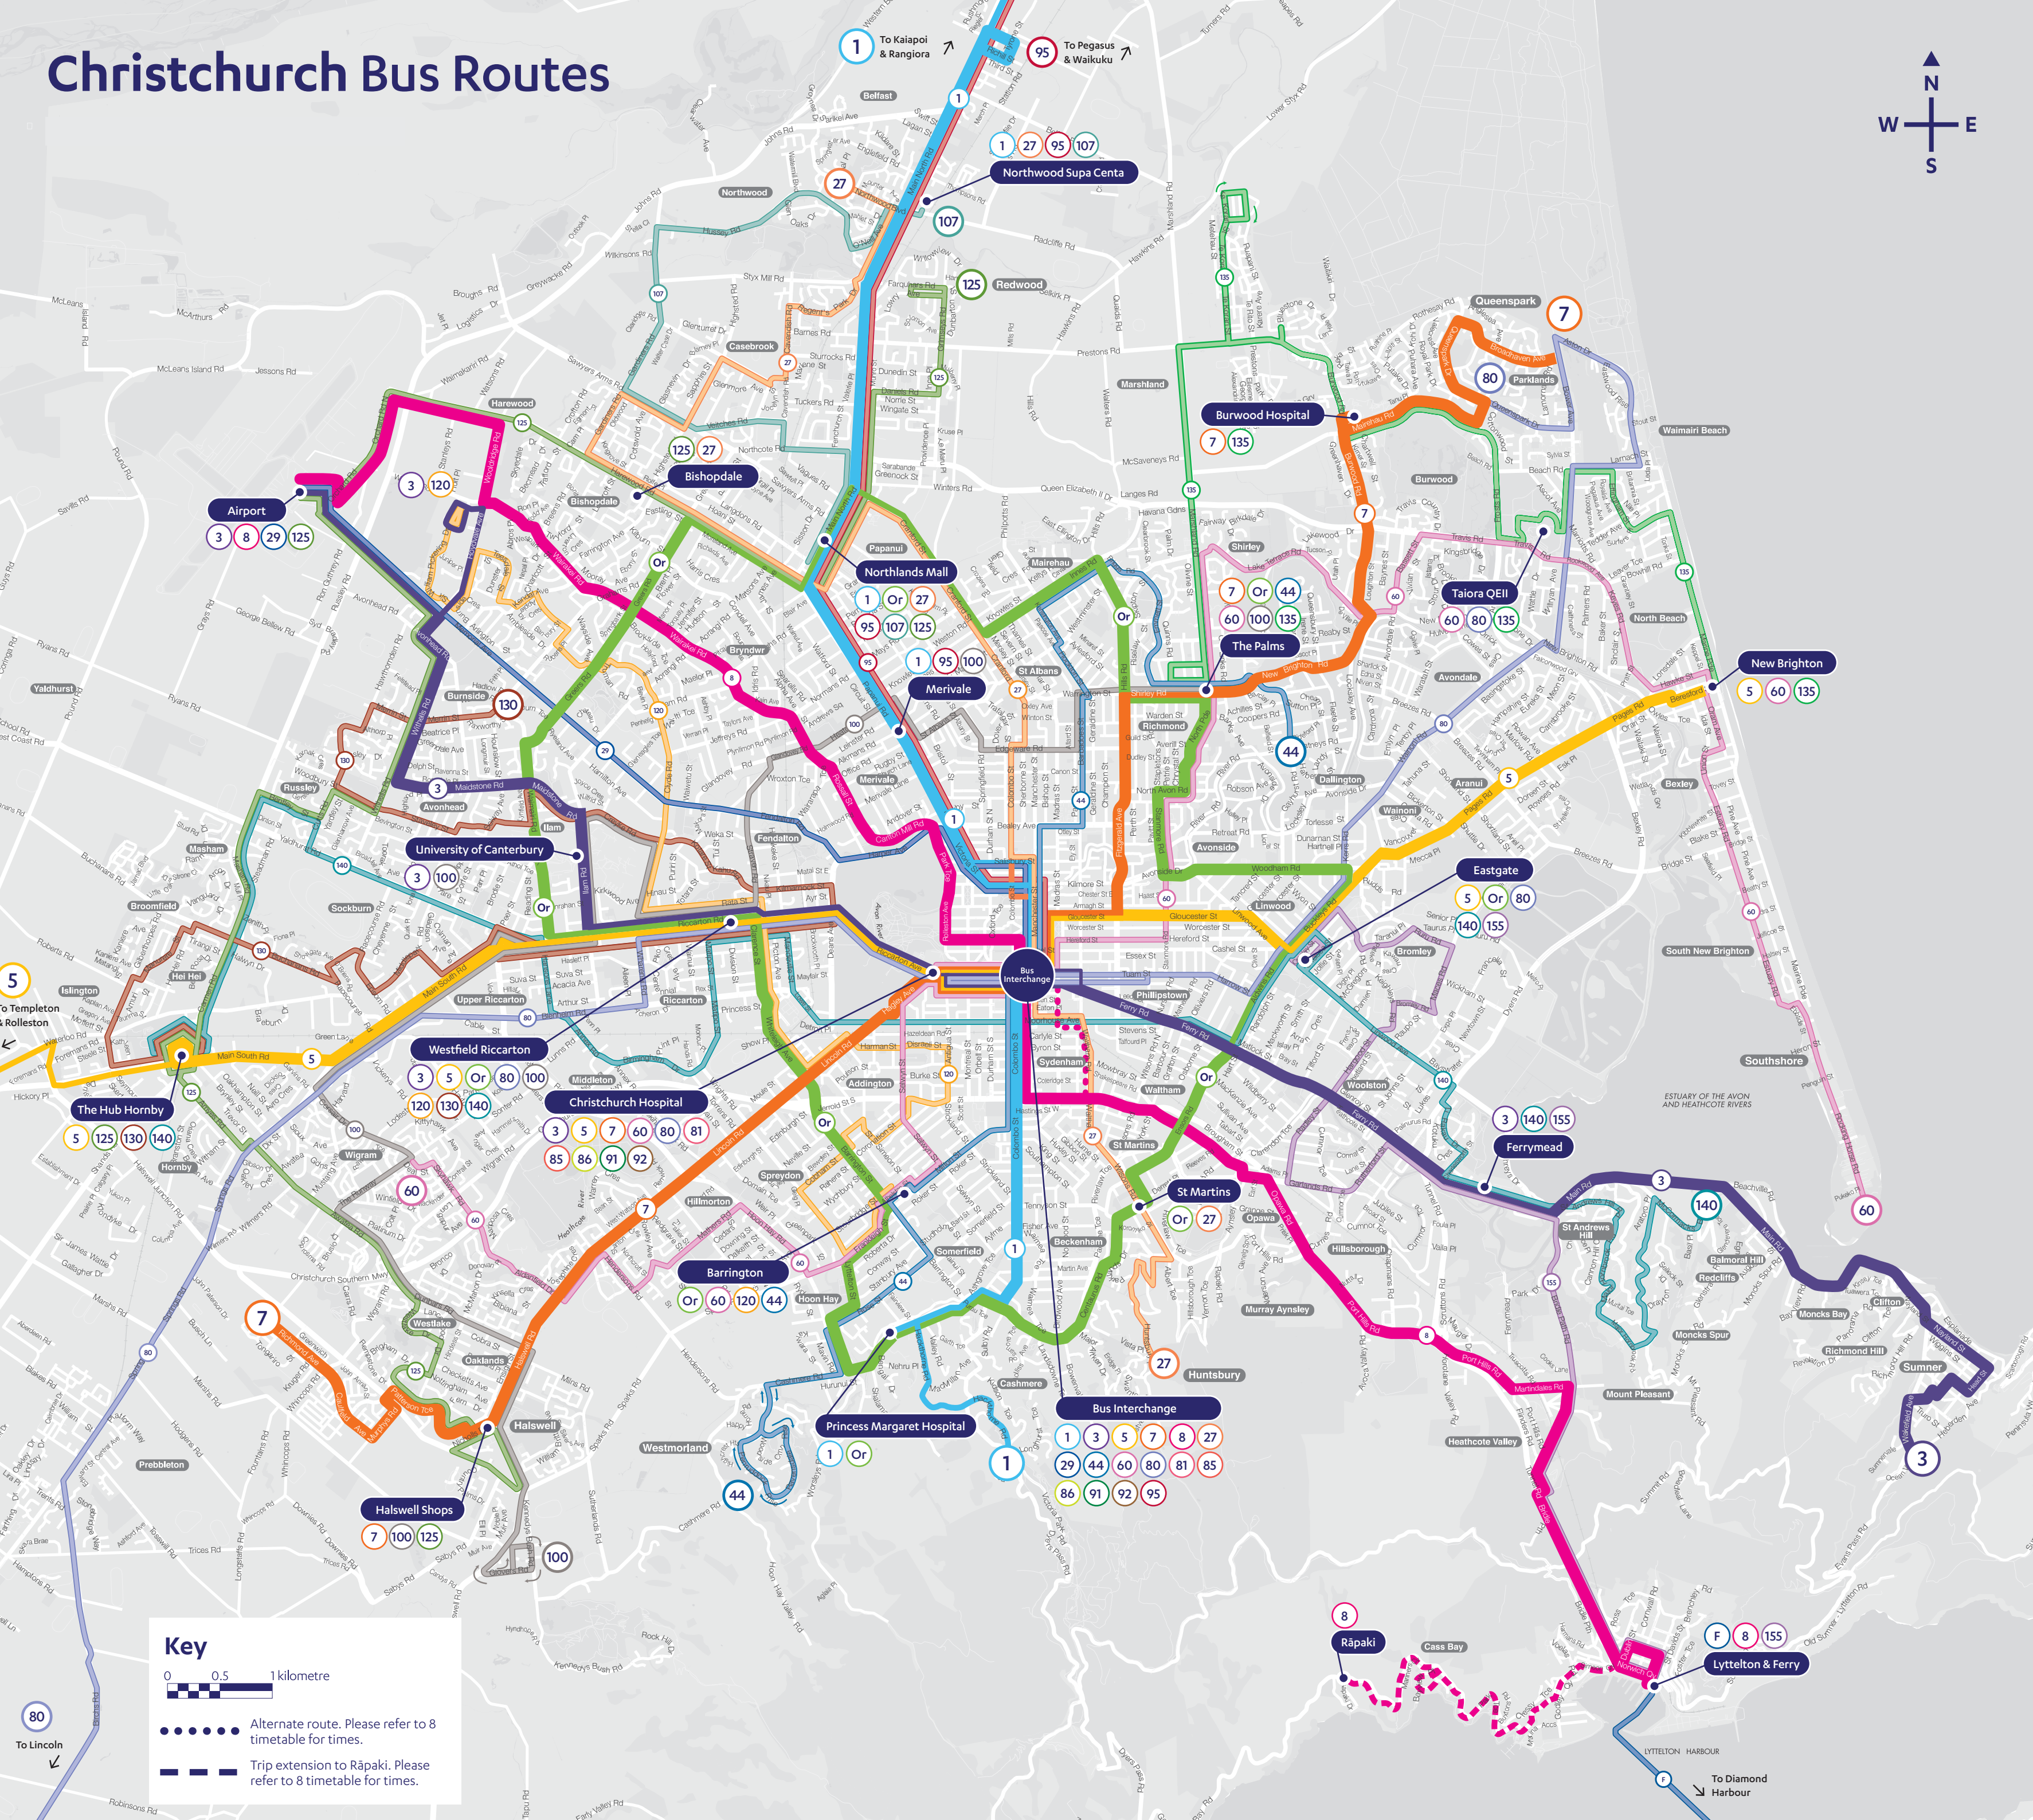

Christchurch Bus Routes

Our Network

- High frequency**
 - 1 Rangiora – Cashmere
 - 3 Airport & Sheffield Crescent – Sumner
 - 5 Rolleston – New Brighton
 - 7 Halswell – Queenspark
 - 8 Port to Port/Airport – Lyttelton & Rāpaki
 - Or The Orbiter
- City connectors**
 - 27 Northwood – Huntsbury
 - 29 Airport – City
 - 44 Shirley – Westmorland
 - 60 Hillmorton – Southshore
 - 80 Lincoln – Parklands
 - 95 City – Pegasus & Waikuku
- Suburban links**
 - 97 Rangiora – Pegasus
 - 100 Wigram – The Palms via Riccarton
 - 107 Styx Mill – Northlands
 - 120 Burnside – Spreydon
 - 125 Redwood – Westlake
 - 130 Hei Hei – Avonhead via Riccarton
 - 135 New Brighton – The Palms via Prestons
 - 140 Russley – Mt Pleasant
 - 155 Lyttelton – Eastgate shopper service
 - 820 Lincoln – Burnham via Rolleston
 - F Diamond Harbour Ferry
- Peak only services**
 - 81 Lincoln – City direct
 - 85 Rolleston – City direct
 - 86 Darfield – City
 - 87 Southbridge – Lincoln
 - 91 Rangiora – City direct
 - 92 Kaiapoi – City direct

Key

0 0.5 1 kilometre

••••• Alternate route. Please refer to 8 timetable for times.

--- Trip extension to Rāpaki. Please refer to 8 timetable for times.